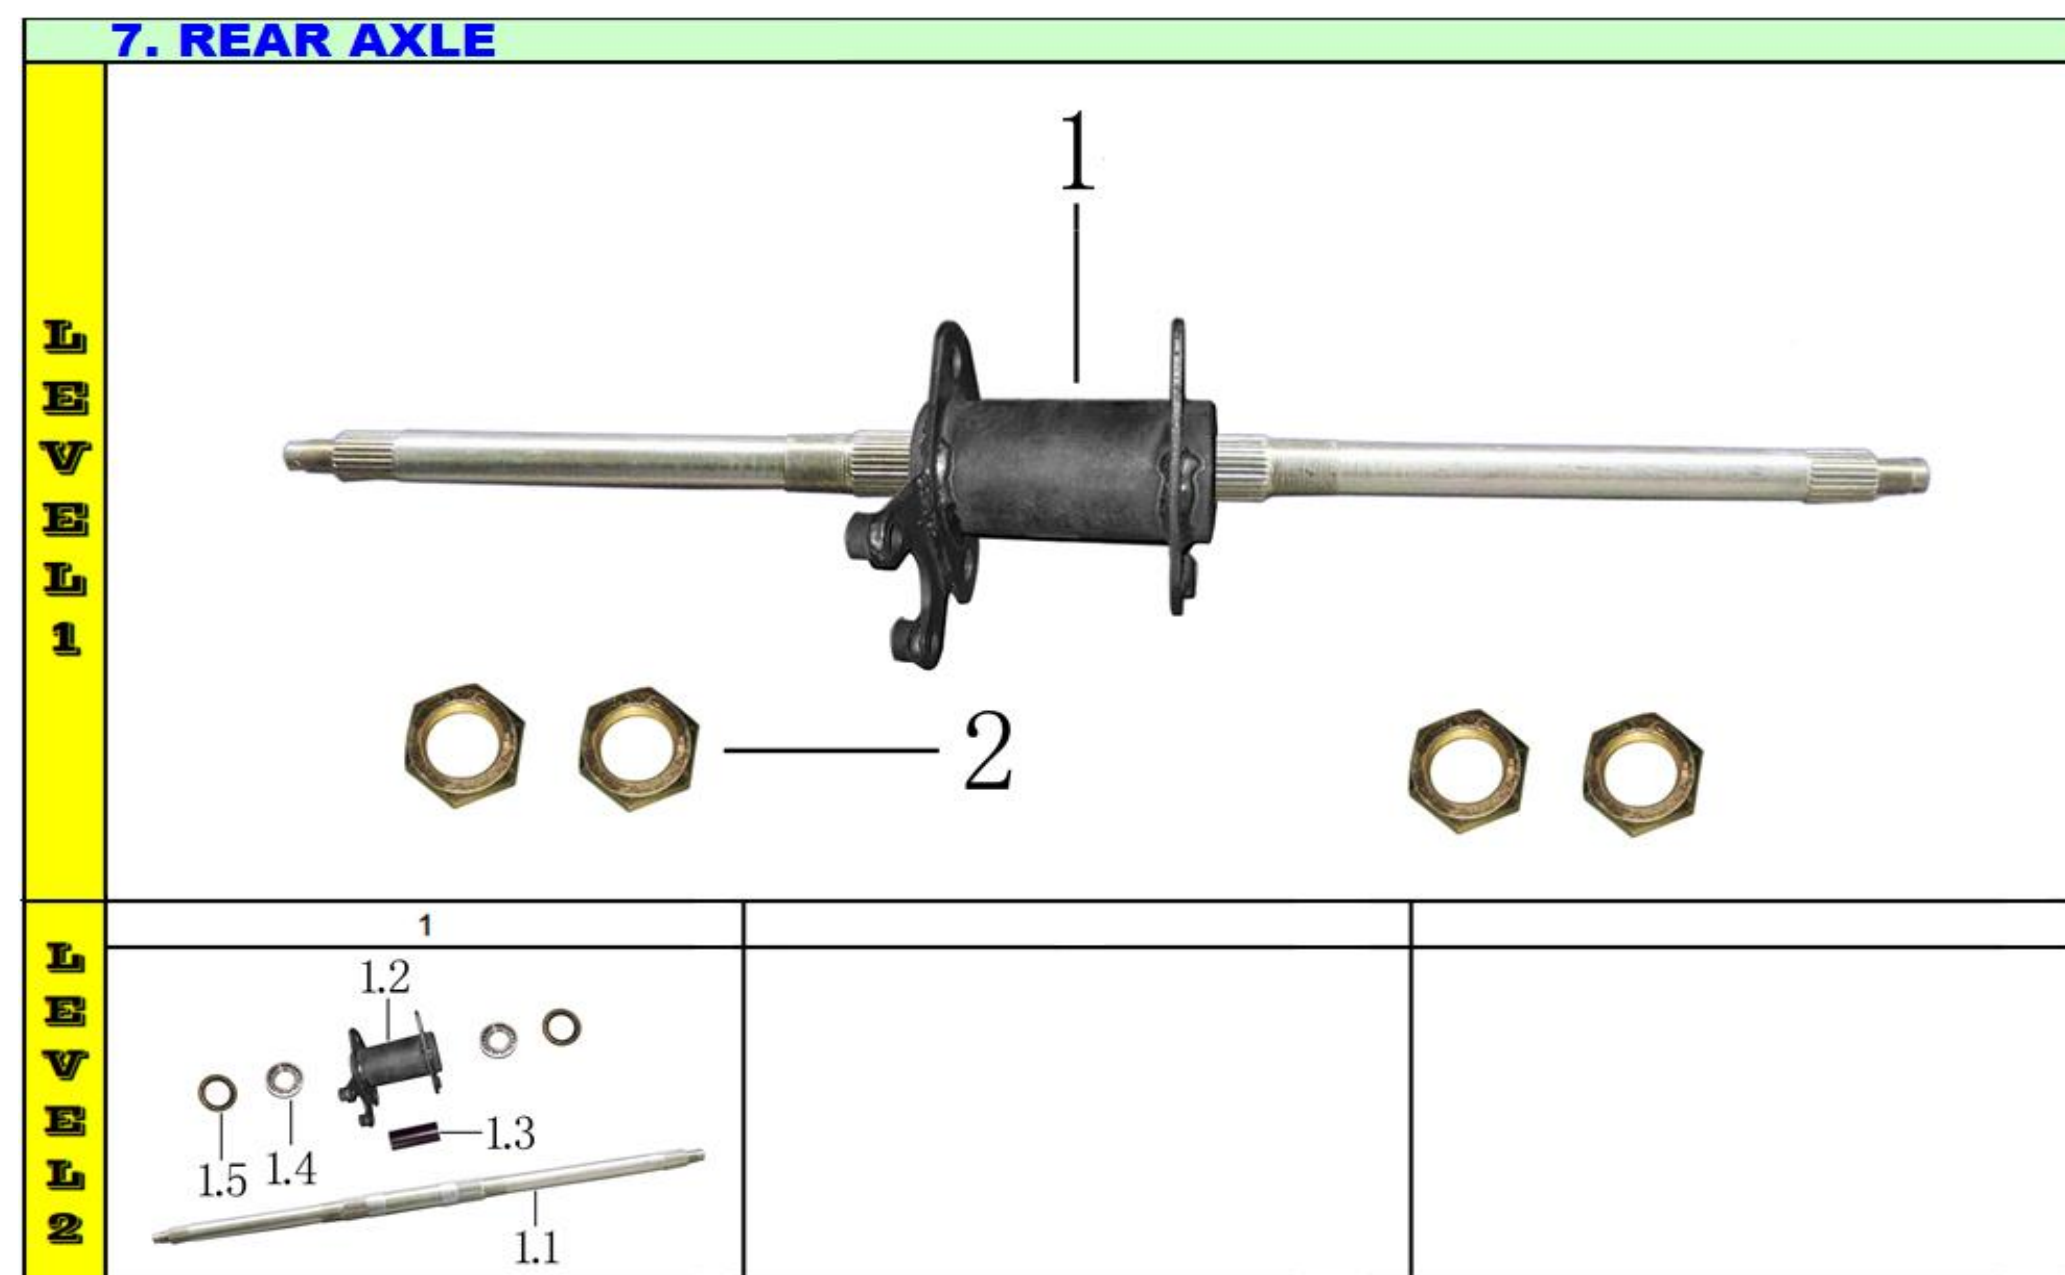

Ref #	Level 1&2 #	Factory Part #	GIO Part #	Description	Compatible Models	QTY	Notes	Location	In-Stock
113	1	YB000M500000003	G1010090	REAR AXLE ASSY	N/A	1	Sold as a complete set	2S7D1/2S7D2	
114	1.1	YB000M900000003		REAR AXLE L560	N/A	1			
115	1.2	YF000M500000002		REAR AXLE CONNECTION ROD	N/A	1			
116	1.3	YF000P110000004		METAL BUSH d27*D30*L73.5	N/A	1			
117	1.4	G276DL6202-2LS		BEARING 6205	N/A	2			
118	1.5	Q010D032D052B08		OIL SEAL 32*52*8	N/A	2			
119	2	SG000P412G00000	G1010090	NUT M22*1.5	N/A	4	Sold as a complete set	2S7D1/2S7D2