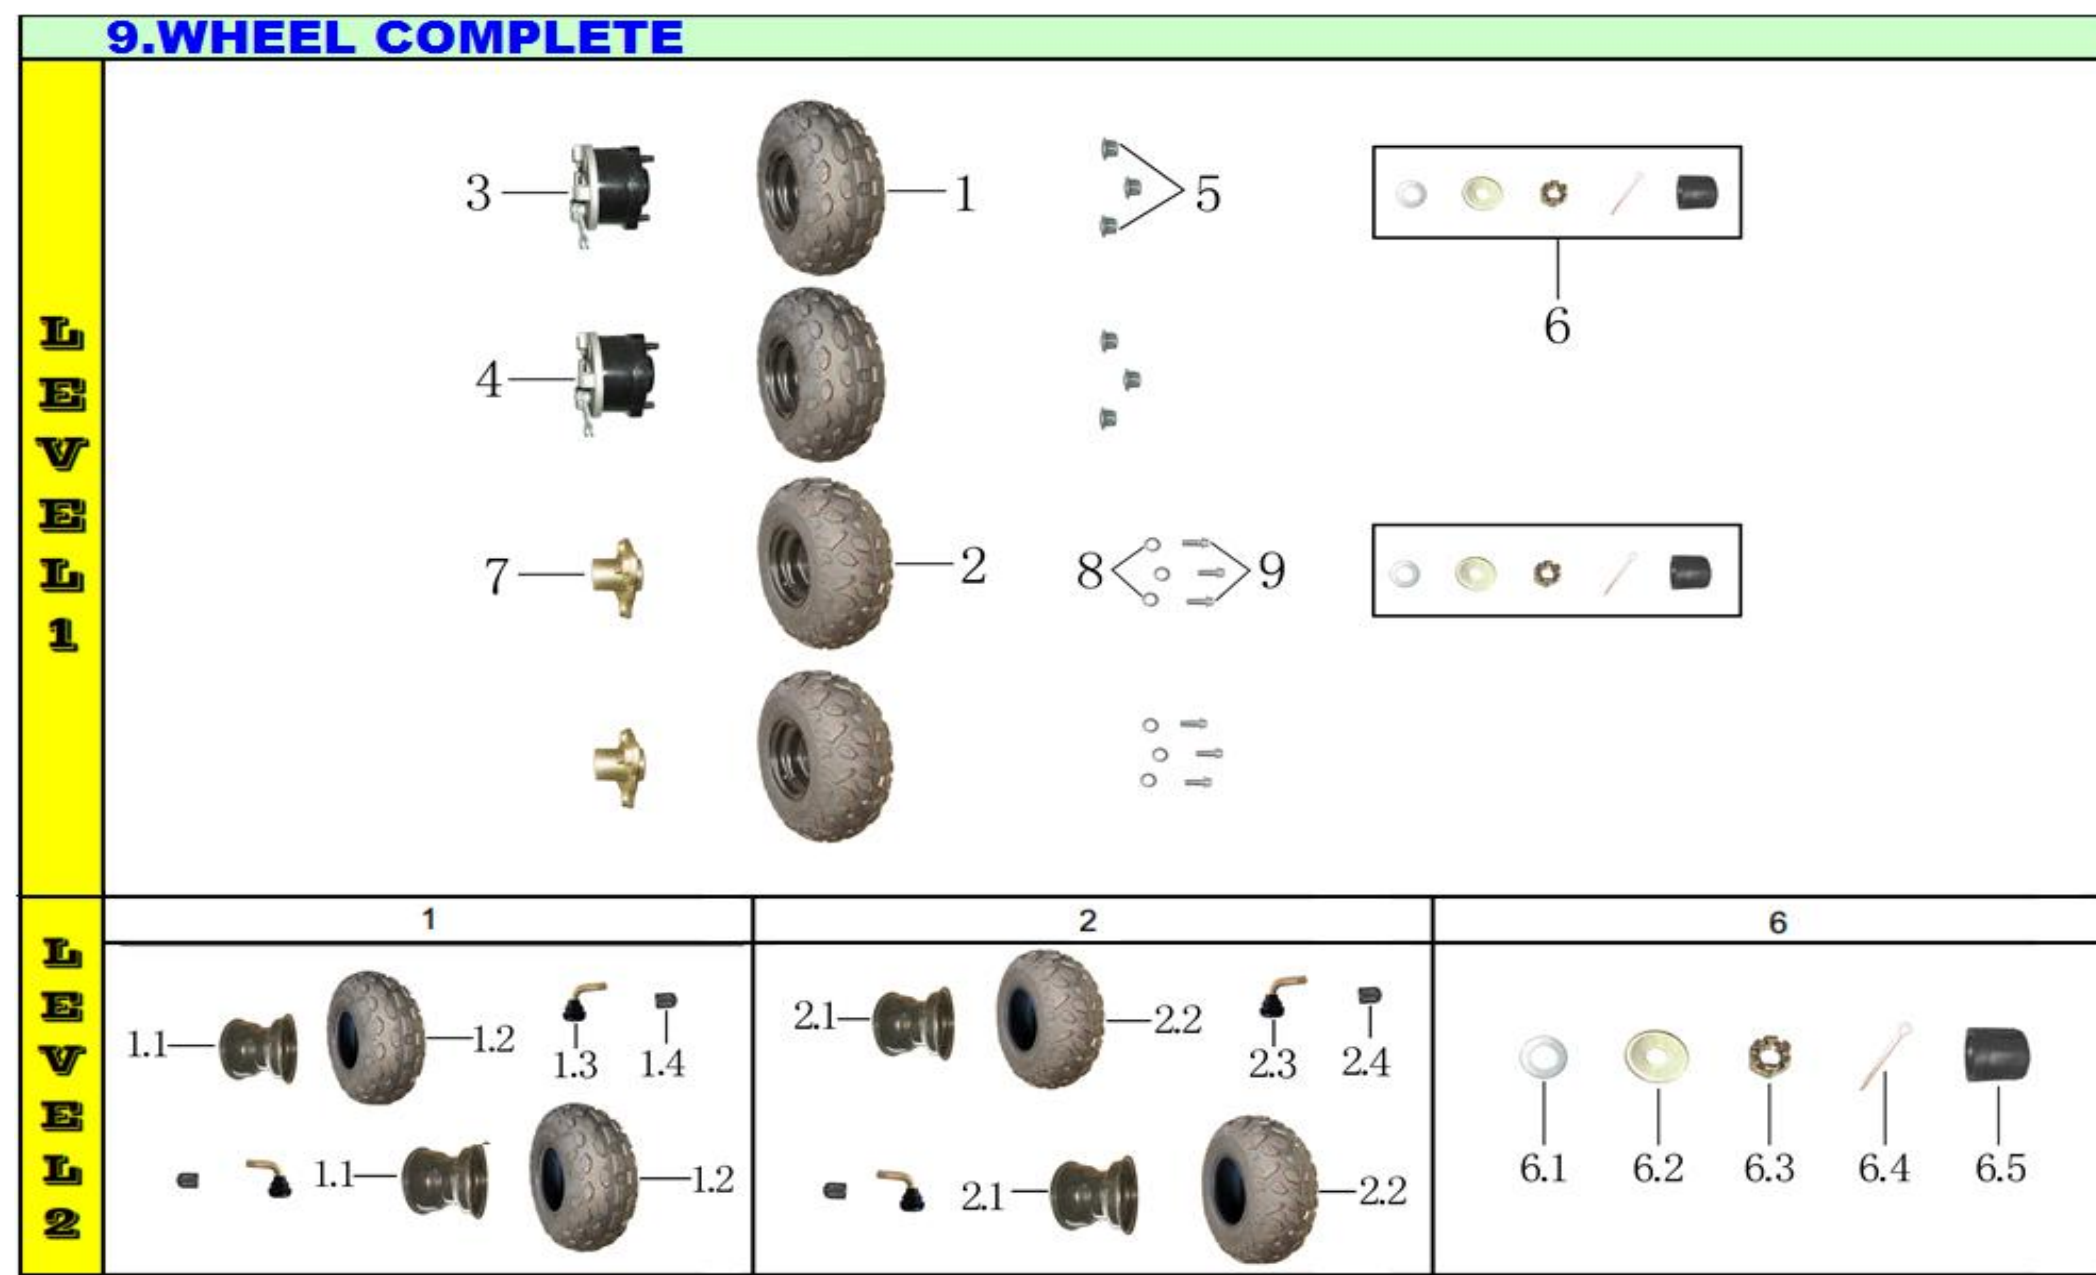

Ref #	Level 1&2 #	Factory Part #	GIO Part #	Description	Compatible Models	QTY	Notes	Location	In-Stock
135	1	YB000M600000004		FRONT WHEEL COMPLETE	N/A	1			
136	1.1	YB000M600000006	G1010065	FRONT RIM	N/A	2		2S8A3/257C5	
137	1.2	YB000M710000002	G1010036	FRONT TIRE 145/70-6	N/A	2		1R8C1	
138	1.3	YS000M740000000		CYCLE VALVE	802 (OM)	2			
139	1.4	SB000M750000000		CYCLE VALVE CAP	T2, T2 Delux	2			
140	2	YB000M600000007		REAR WHEEL COMPLETE	N/A	1			
141	2.1	YB000M600000006	G1010065	REAR RIM	N/A	2		2S8A3/257C5	
142	2.2	YB000M710000003	G1010036	REAR TIRE 145/70-6	N/A	2		1R8C1	
143	2.3	YS000M740000000		CYCLE VALVE	802 (OM)	2			
144	2.4	SB000M750000000		CYCLE VALVE CAP	T2, T2 Delux	2			
145	3	YK000M800000000	G1150031	BRAKE DRUM(LEFT)	817	1		2S8B2/257C1	
146	4	YK000M800000001	G1150031	BRAKE DRUM(RIGHT)	817	1		2S8B2/257C1	
147	5	Q141M08D08ZS0		NUT M8	T1, T2, T2 Delux, 802 (OM)	6			
148	6	YS000P410000002	G1010076	REAR WHEEL ASSEMBLE PARTS	N/A	4	Factory # is different but it contains all the parts necessary	2S8B1/258C1	
149	6.1	G971M14D28H25ZS0		WASHER d14	T1, T2 Delux, 802 (OM)	1			
150	6.2	YS000M670000002		WHEEL DUSTPROOF COVER	T1, T2, T2 Delux, 802 (OM)	1			
151	6.3	G181M14E08ZG0		BOLT M14	T1, T2, T2 Delux, 802 (OM)	1			
152	6.4	GB91D002L040ZS0		COTTER PIN 2*40	T1, 802 (OM)	1			
153	6.5	YS000M670000001	G1010024	WHEEL DUSTPROOF COVER	T1, T2, T2 Delux, 802 (OM)	1		2S8A3	
154	7	YB000M650000002		REAR FLANGE	N/A	2			
155	8	G093M08S21B21000		WASHER d8	T1, T2, T2 Delux, 802 (OM)	6			
156	9	G587M08L20D88ZS0		BOLT M8*20	T1, T2 Delux, 802 (OM)	6