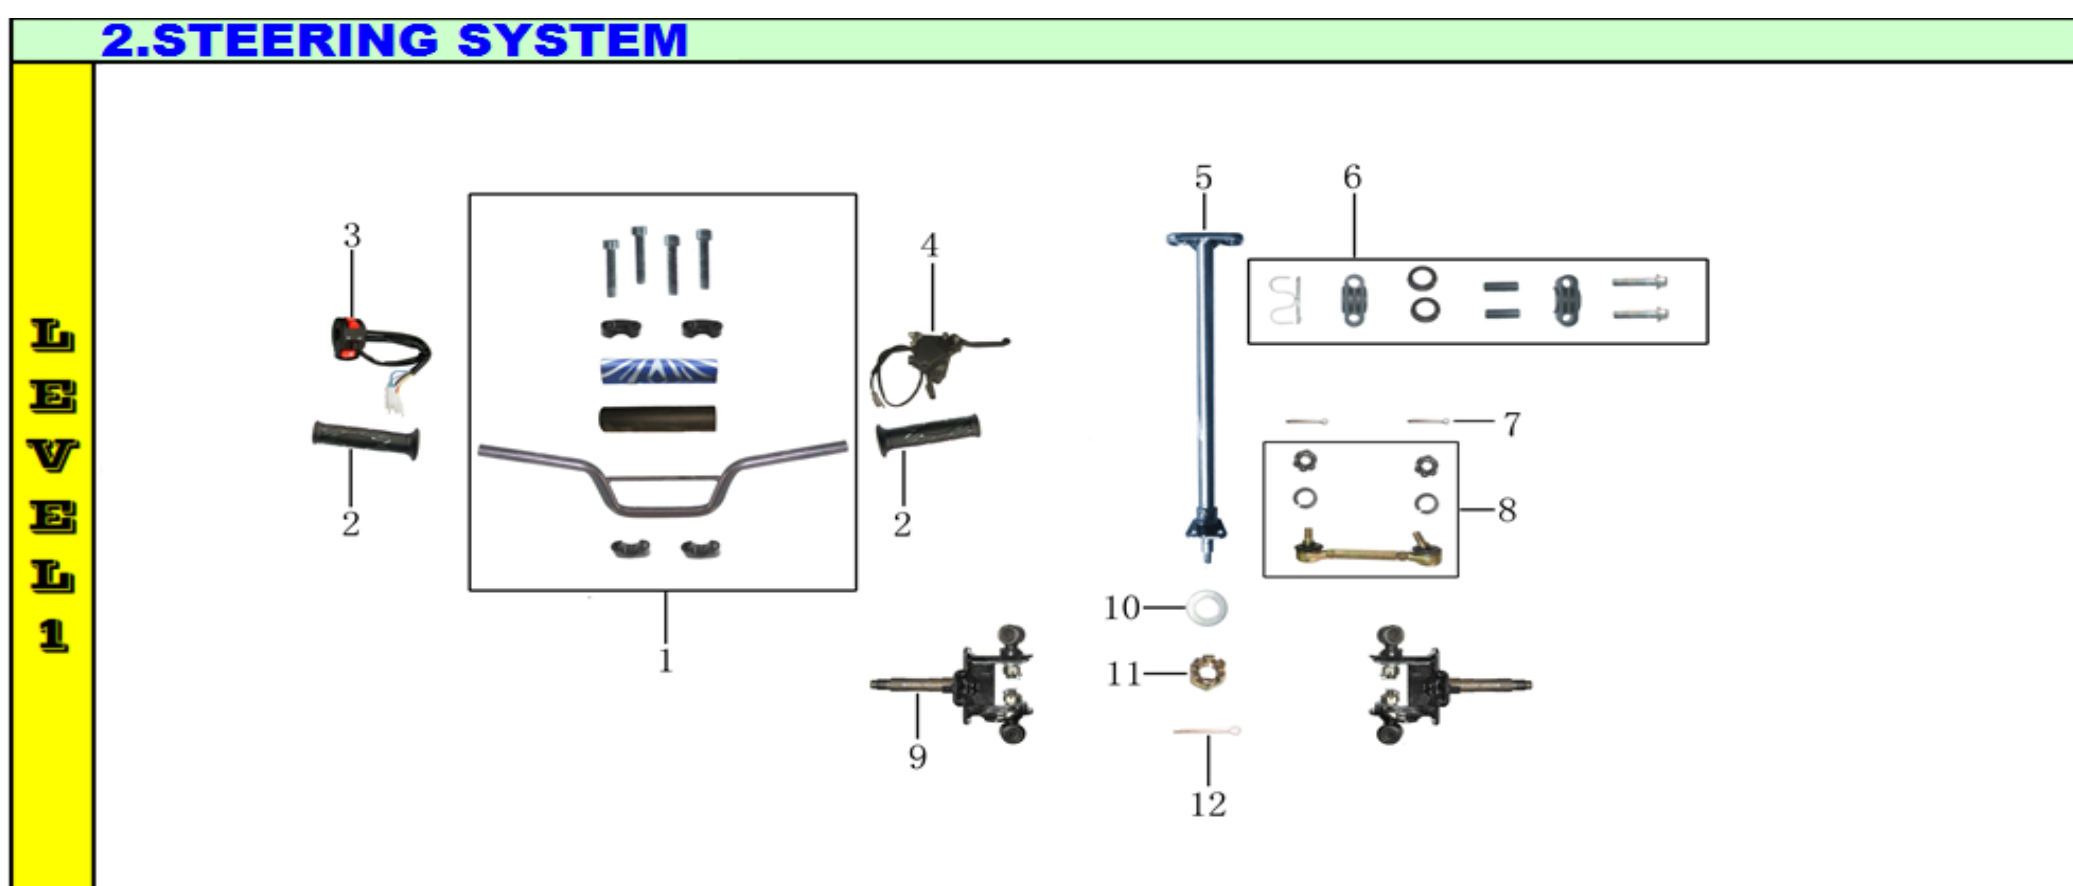

Ref #	Level 1&2 #	Factory Part #	GIO Part #	Description	Compatible Models	QTY	Notes	Location	In-Stock
8	1	YB000C100000000		HANDLE BAR ASSY	N/A	1			
9	1.1	YS000C110000000		HANDLE	802 (OM)	1			
10	1.2	YS000C220000000	G1010083	HANDLE FIXER	T1, T2, T2 DELUX, 802 (OM)	4	Sold as a set	258A3	
11	1.3	YS000P310000000		HANDLE COVER	T1, T2, T2 DELUX, 802 (OM)	1			
12	1.4	YB000P310000001		HANDLE COVER	T2 Delux	1			
13	1.5	G701M08L45D88Z50	G1010083	BOLT M8*45	T1, T2, T2 DELUX, 802 (OM)	4	Sold as a set	258A3	
14	2	YS000C240000000		HAND GRIP	T1, T2, T2 DELUX, 802 (OM)	2			
15	3	YH000D710000000	G1010080/G1050014	STARTING SWITCH	T1, T2, 802 (OM)	1	There are 2 GIO part #s for the same part	258A2/257C2/257D3/257D4	
16	4	YS000D810000001		THROTTLE CONTROL	T2 Delux	1			
17	5	YF000C310000001		STEERING POLE	N/A	1			
18	6	YB000C260000000		STEERING CLIP ASSY	T2 Delux	1			
19	6.1	G587M10L60D88Z50		BOLT M10*60	T1, T2, T2 Delux	2			
20	6.2	YS000C220000001		CLIP	T2 DELUX, 802 (OM)	2			
21	6.3	YB000P110000001		STEERING BUSH d10*D14*L40	T2 DELUX, 802 (OM)	2			
22	6.4	YS000C240000001		RUBBER MAT	T2 DELUX, 802 (OM)	2			
23	6.5	Q141M10D08Z50		NUT M10	T1, T2, T2 DELUX, 802 (OM)	2			
24	7	GB91D002L040Z50		COTTER PIN 2*40	T1, 802 (OM)	4			
25	8	YB000C320000001		STEERING LINK L90	N/A	2			
26	8.1	YB000C320000003		TIE-ROD	N/A	1			
27	8.2	YF000C330000000	G1010100	LINK KNUCKLE	802 (OM)	1	Sold as a set	258A2	
28	8.3	YF000C330000001	G1010100	LINK KNUCKLE	802 (OM)	1	Sold as a set	258A2	
29	8.4	G181M10D08ZG0		NUT M10	T1, T2, T2 DELUX, 802 (OM)	2			
30	8.5	G859M10S02B03000		WASHER d10	T1, T2, 802 (OM)	2			
31	9	YF000C400000006		STEERING KNUCKLE ASSY	N/A	2			
32	10	G093M12S31B31000		WASHER d12	T2 DELUX	1			
33	11	G181M10E08ZG0		NUT M10	802 (OM)	1			
34	12	GB91D002L040Z50		COTTER PIN 2*40	T1, 802 (OM)	1			