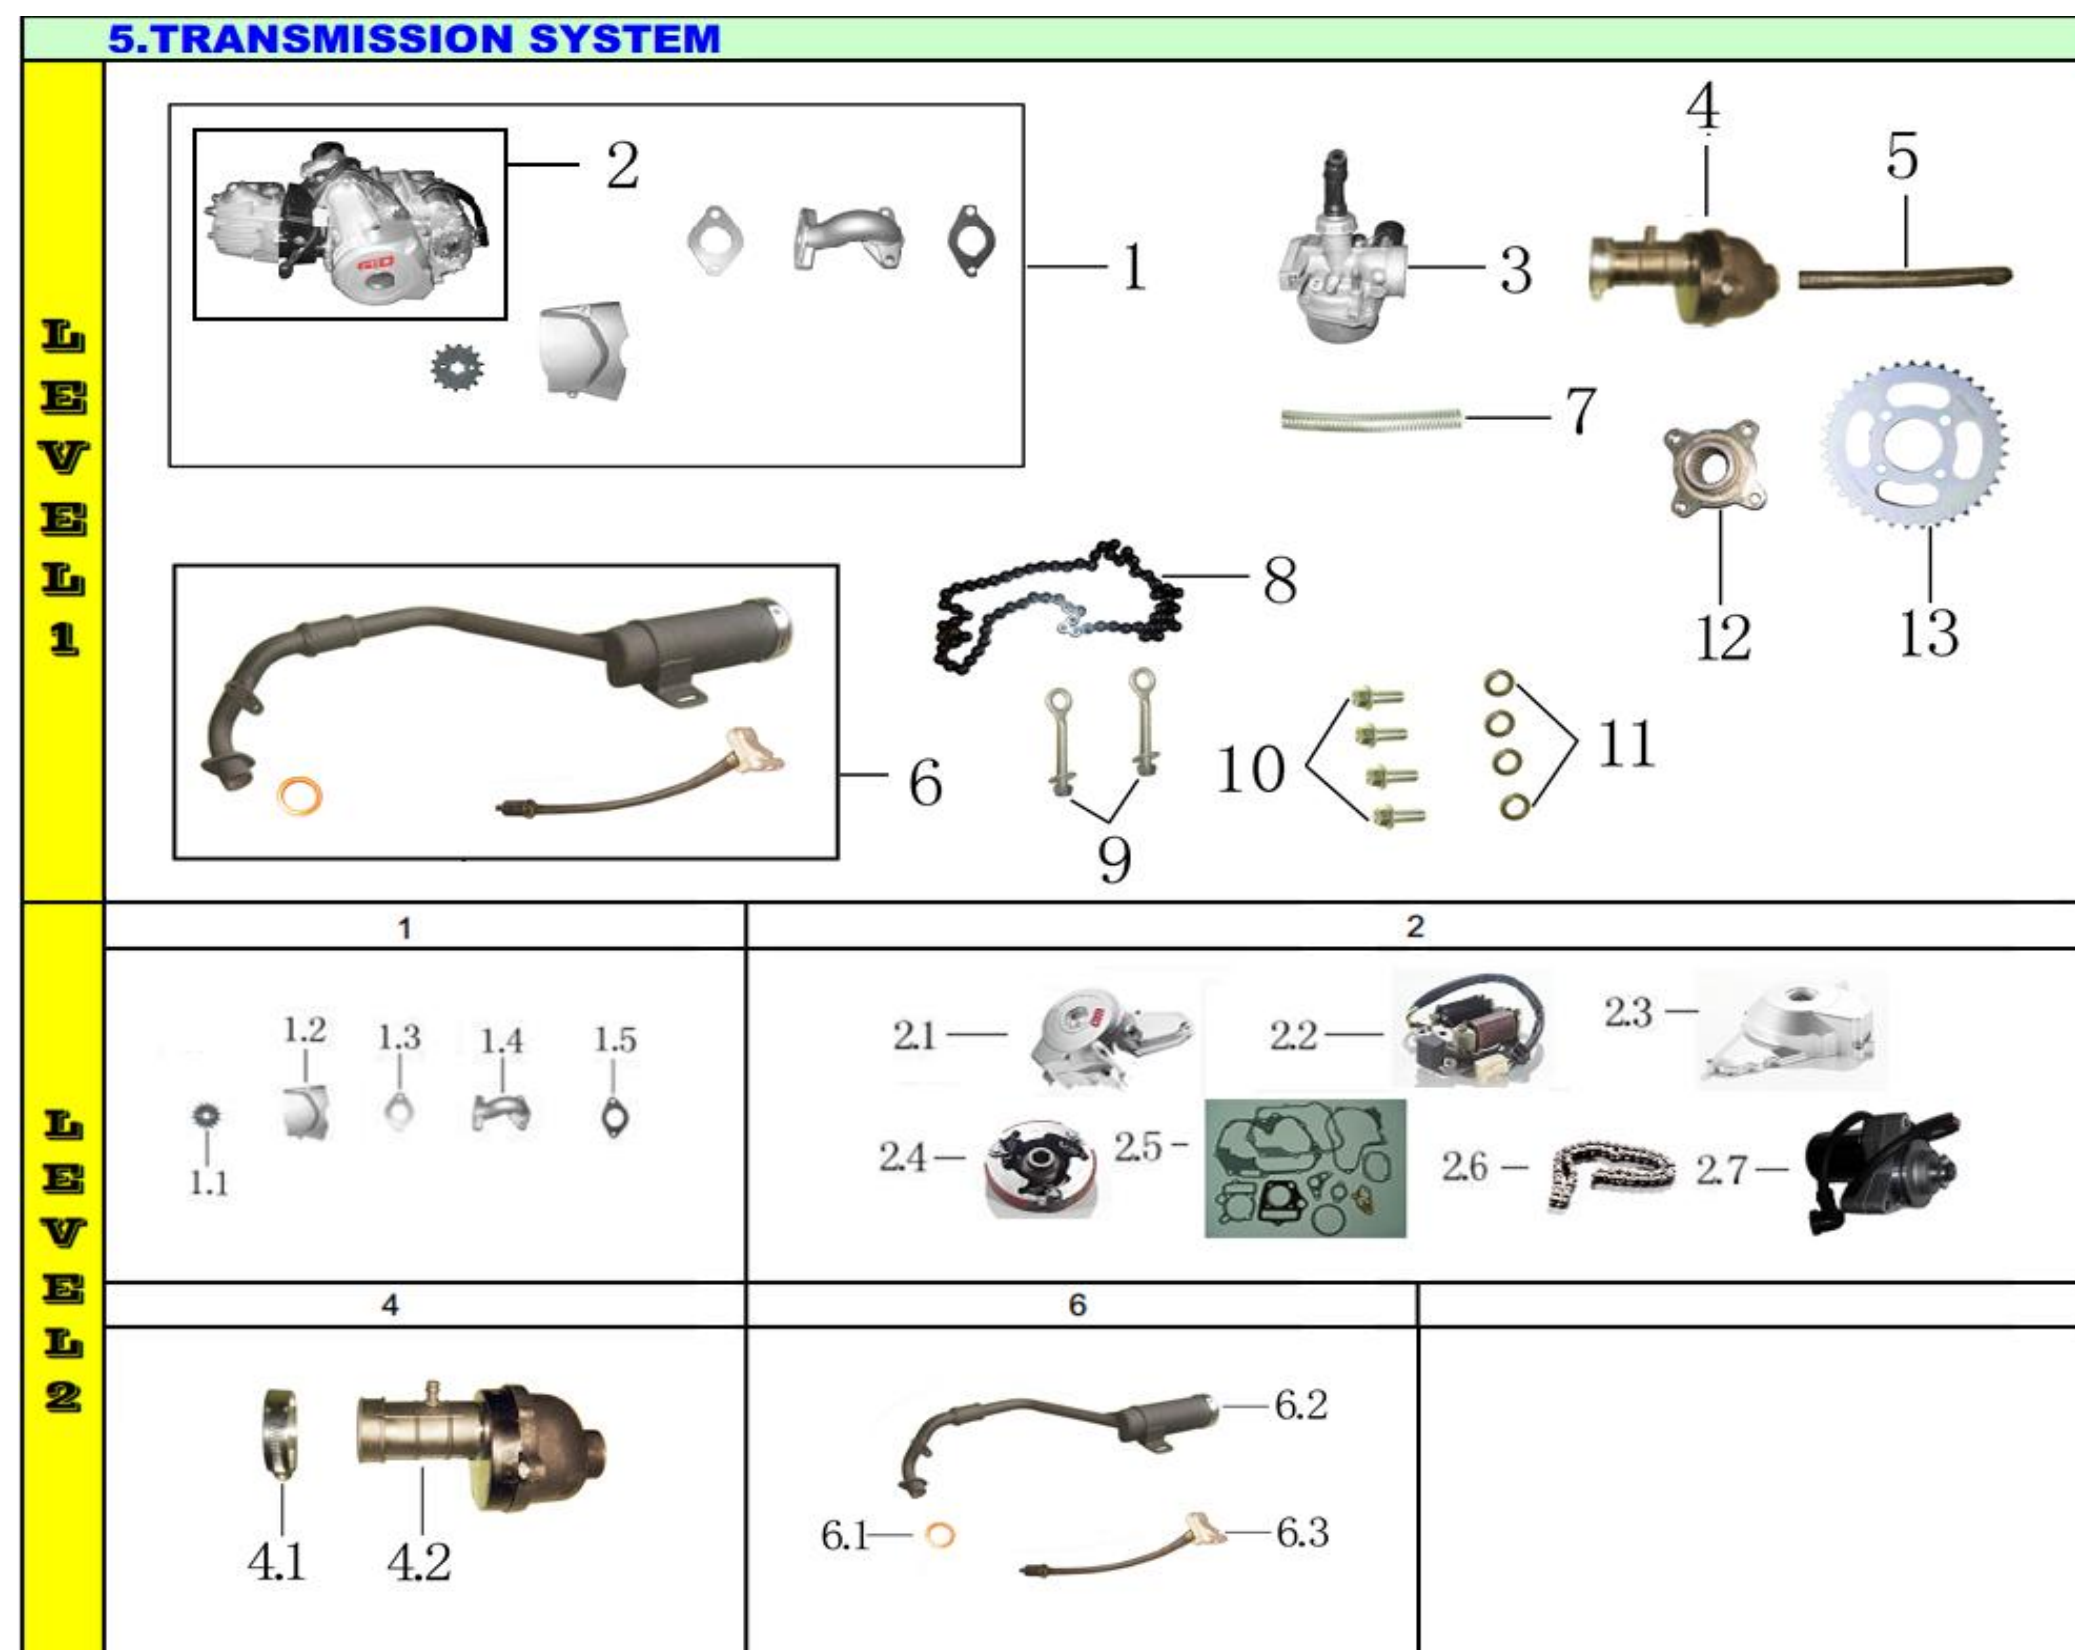

Ref #	Level 1&2 #	Factory Part #	GIO Part #	Description	Compatible Models	QTY	Notes	Location	In-Stock
71	1	YB000J00000004		ENGINE ASSY	N/A	1			
72	1.1	YS000M10YB00000	G1010038	FRONT SPROCKET	802 (OM)	1			
73	1.2	YF000J110000000	G1010056	ENGINE CHAIN GUARD	802 (OM)	1			
74	1.3	YB000E910000000		INTAKE MANIFOLD GASKET	T2 Delux	1			
75	1.4	YF000E540000000		INTAKE MANIFOLD	T1, T2, T2 Delux	1			
76	1.5	YS000E910000001		INTAKE MANIFOLD GASKET(PLASTIC)	T1, T2, T2 Delux, 802 (OM)	1			
77	2	YB000J100000006		ENGINE		1			
78	2.1		G1010061	Side Engine Cover I		1			
79	2.2		G1010028	Stator with 2 coils		1			
80	2.3		G1010077	Side Engine Cover II		1			
81	2.4		G1010013	Clutch		1			
82	2.5		G1010039	Complete Gasket Kit		1			
83	2.6		G1010085	Starter Chain		1			
84	2.7		G1010052	Starter		1			
85	3	YH000E510000001	G1010062	CARBURETOR	N/A	1		151B1	
86	4	YB000A000000002		AIR FILTER ASSY	T2 Delux	1			
87	4.1	Q620AD45Z50		CIRCLIP	T1, T2, T2 Delux, 802 (OM)	1			
88	4.2	YB000A300000001		AIR FILTER	T2 Delux	1			
89	5	YB000E610000007		EXHAUST	T2 Delux	1			
90	6	YB000A000000003		EXHAUST	N/A	1			
91	6.1	YS000A440000000		MUFFLER SEAL	T1, T2, T2 Delux, 802 (OM)	1			
92	6.2	YB000A200000001		MUFFLER	N/A	1			
93	6.3	YB000A500000001		SECOND FILL VALVE	T2 Delux	1			
94	7	YB000E910000001		SPRING FOR OIL TUBE	T2 Delux	1			
95	8	JCASI4200761YB0		CHAIN	N/A	1			
96	9	YS000M140000000		CHAIN ADJUSTER	T1, T2, T2 Delux	2			
97	10	G587M08L20D88Z50		BOLT M8*20	T1, T2 Delux, 802 (OM)	4			
98	11	G093M08S21B21000		WASHER d8	T1, T2, T2 Delux, 802 (OM)	4			
99	12	YS000M65ZG00000		SPROCKET FLANGE	T1, 802 (OM)	1			
100	13	YS000M100000000	G1010014	REAR SPROCKET	802 (OM)	1