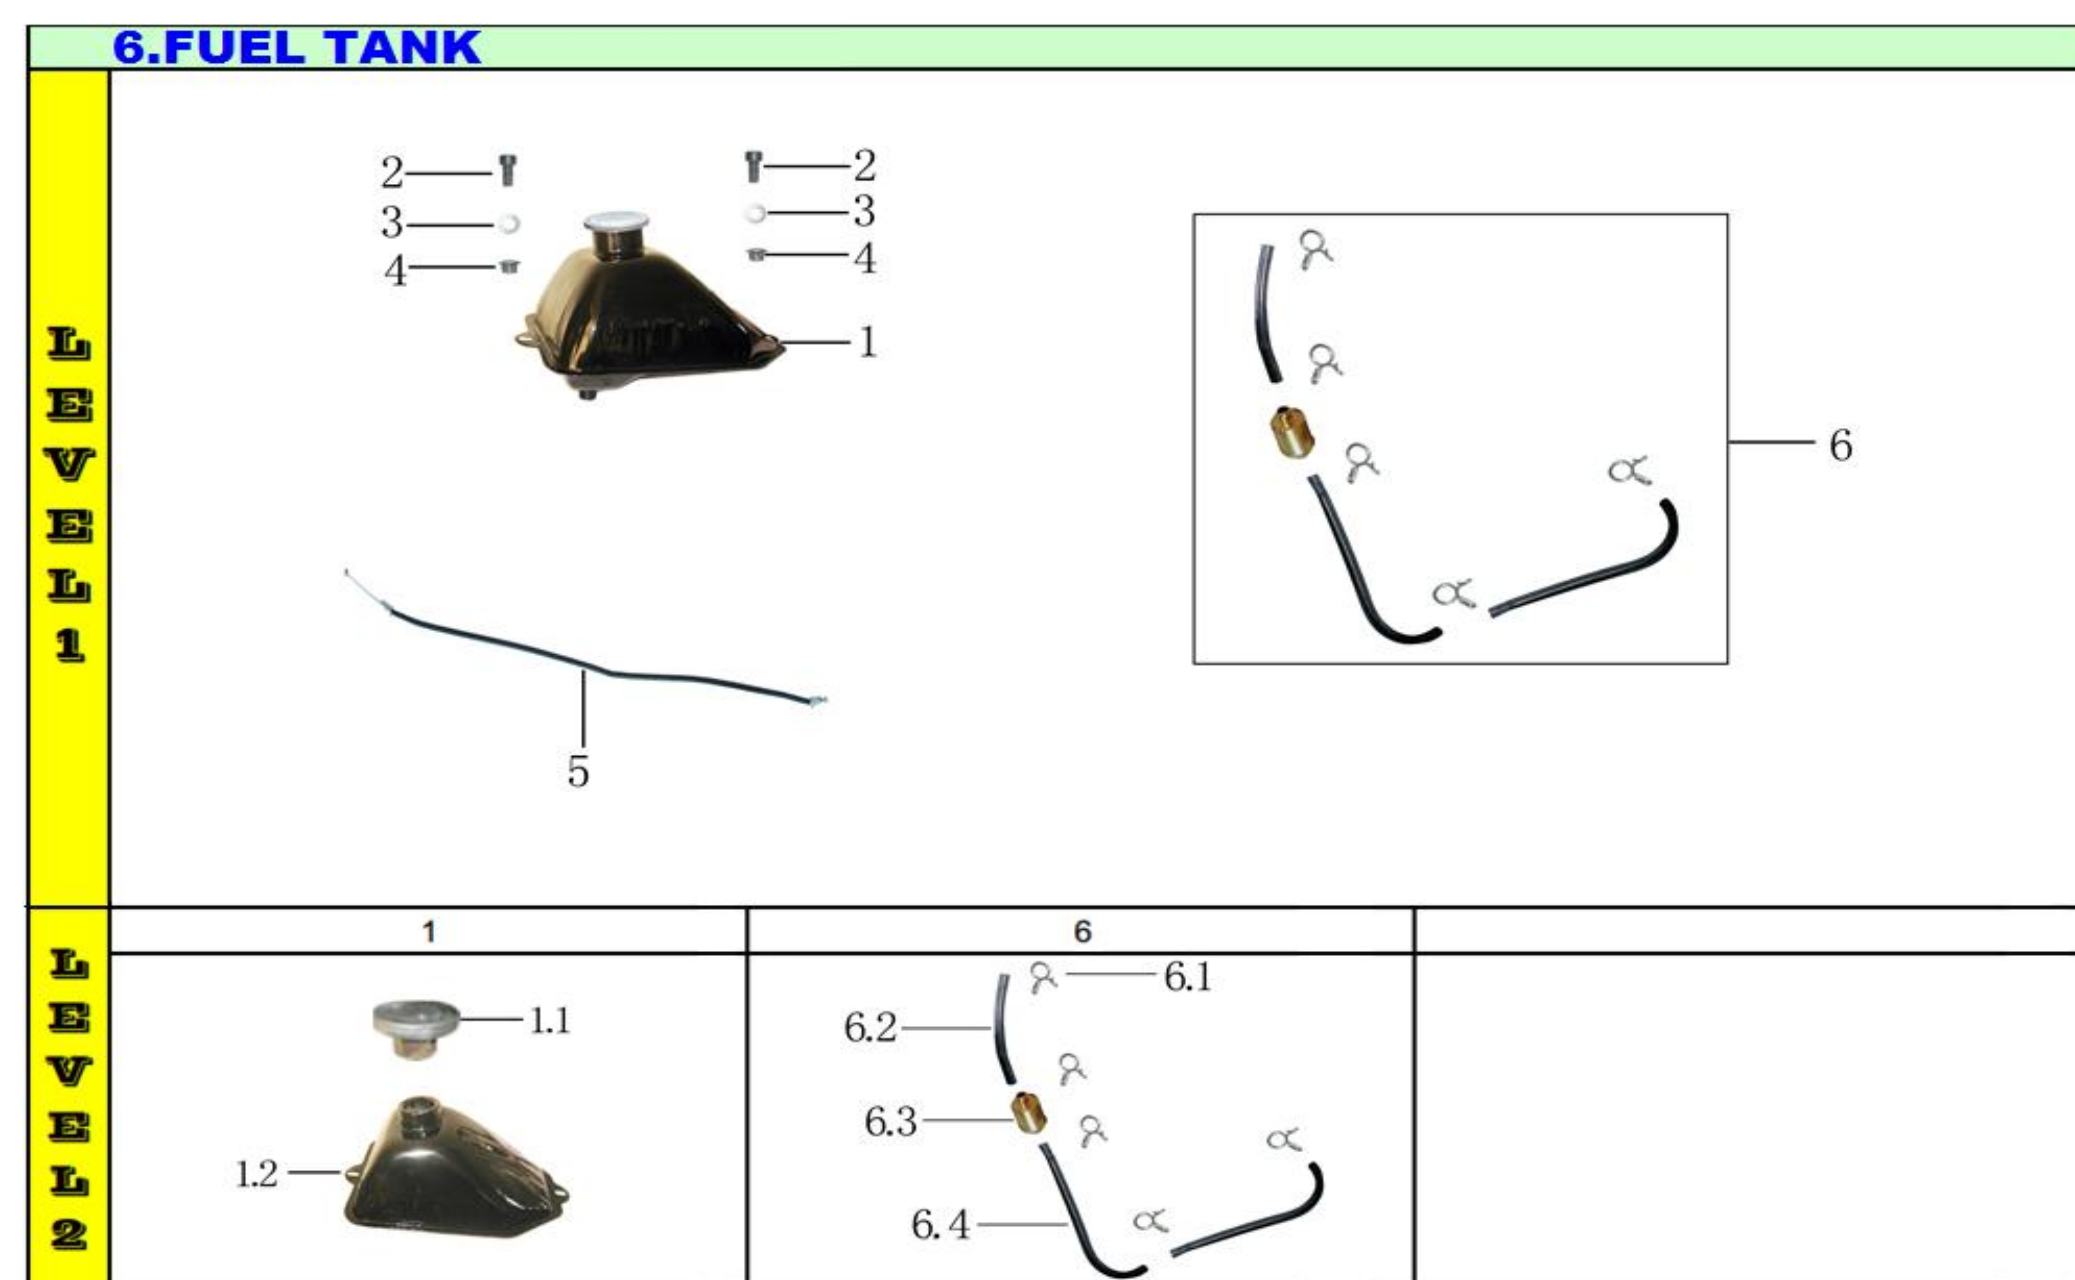

Ref #	Level 1&2 #	Factory Part #	GIO Part #	Description	Compatible Models	QTY	Notes	Location	In-Stock
101	1	YB000E100000000		FUEL TANK ASSY	N/A	1			
102	1.1	YB000E150000000		FUEL TANK CAP	N/A	1			
103	1.2	YB000E110000000		FUEL TANK	N/A	1			
104	2	G702M06L20C00Z50		SCREW M6*20	802 (OM)	2			
105	3	Q051M6D16H02Z50		WASHER	T2 Delux, 802 (OM)	2			
106	4	Q141M06C08Z50		NUT M6	T2 Delux, 802 (OM)	2			
107	5	YS000M220000000	G1010012	THROTTLE CABLE 735*75	T1, T2, T2 Delux, 802 (OM)	1		258A2	
108	6	YB000E200000000		FUEL FILTER	N/A	1			
109	6.1	Q621AB7000		CIRCLIP B7	T1, T2, T2 Delux, 802 (OM)	5			
110	6.2	YB000E610000005		FUEL TUBE#4.5*D8.5*100	T2 Delux	1			
111	6.3	SB000E210000000	G1010040	FUEL FILTER	T1, T2, 802 (OM)	1		151B3	
112	6.4	YB000E610000005		FUEL TUBE#4.5*D8.5*150	T2 Delux	2