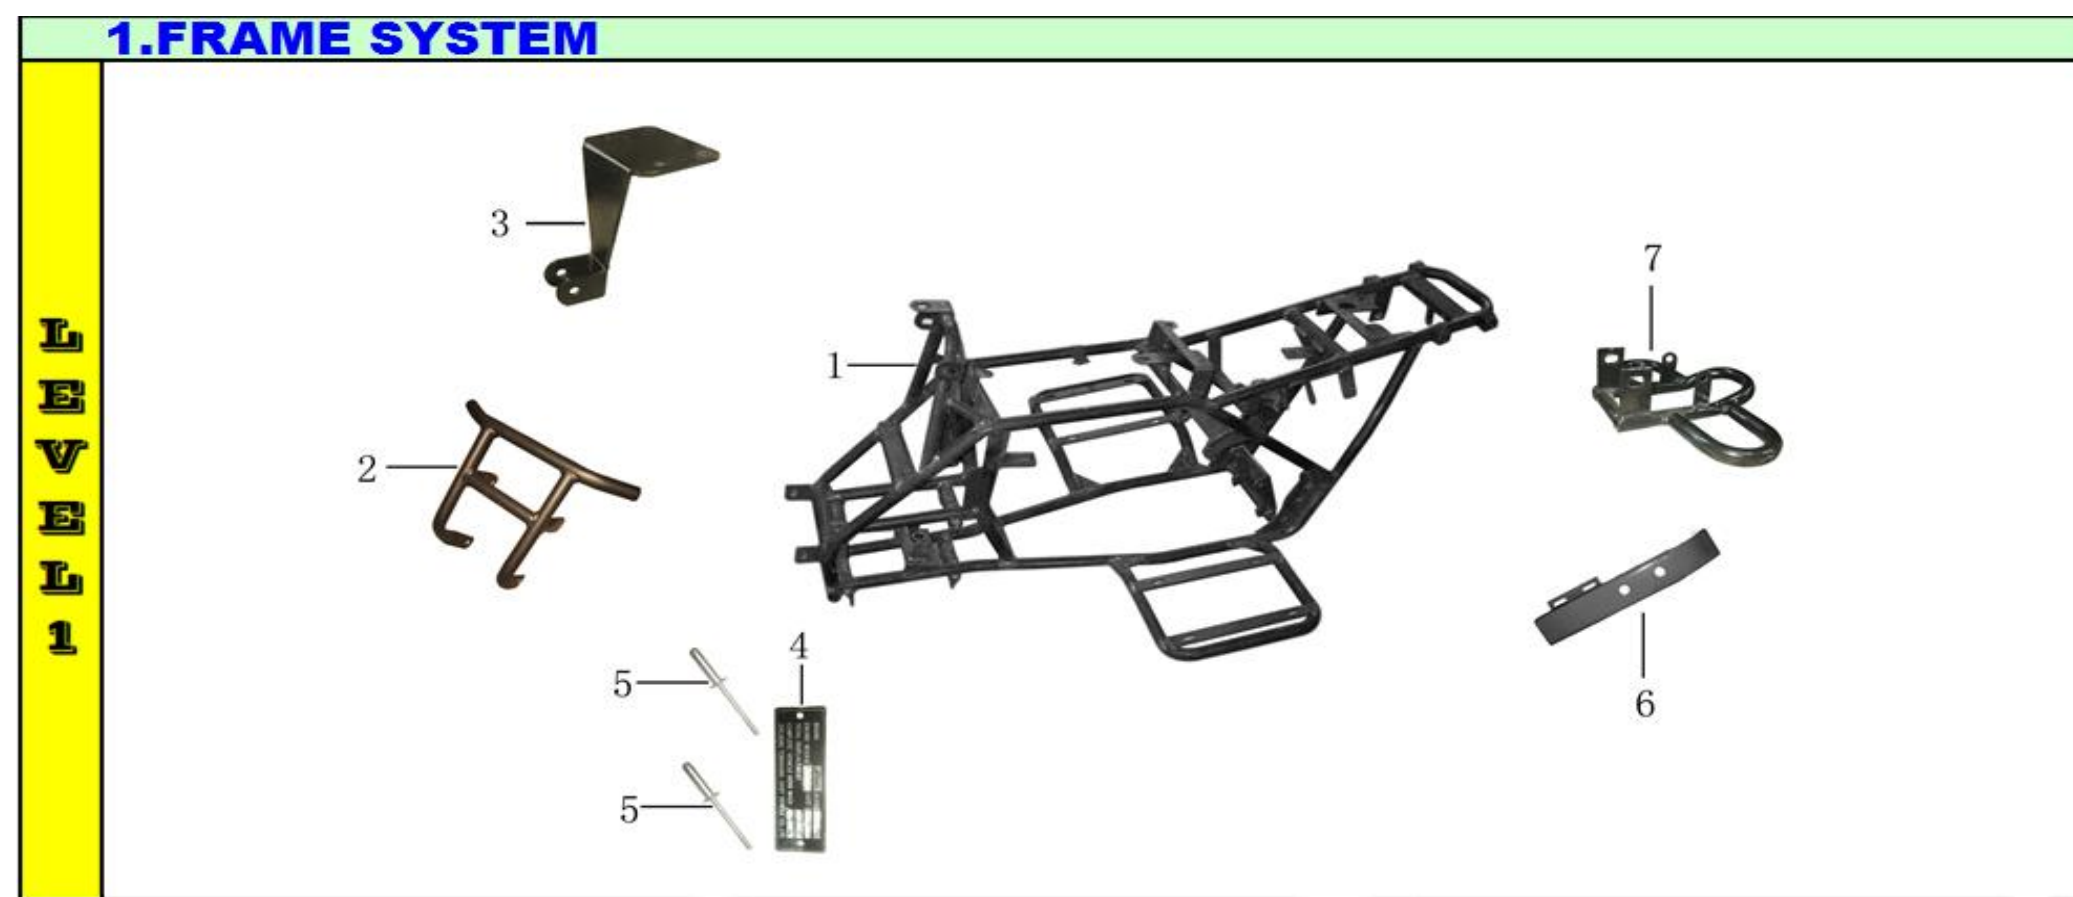

PARTS MANUAL

MODEL

Mini Spyder - YL802

Ref #	Level 1 #	Factory Part #	GIO Part #	Description	Compatible Models	QTY	Notes	Location	In-Stock
1	1	YB000B10000004		FRAME	N/A	1			
2	2	YB000F310000000		BUMPER	N/A	1			
3	3	YP000B430000000		HEADLIGHT BRACKET	N/A	1			
4	4	SB000Z610000000		NAMEPLATE	N/A	1			
5	5	G618D004L016Z50		RIVET 4*16	802 (OM)	2			
6	6	YS000F320000001		CHAIN COVER	T1, T2, T2 Delux	1			
7	7	YS000F320000000		CHAIN GUARD	T1, T2, T2 Delux	1			