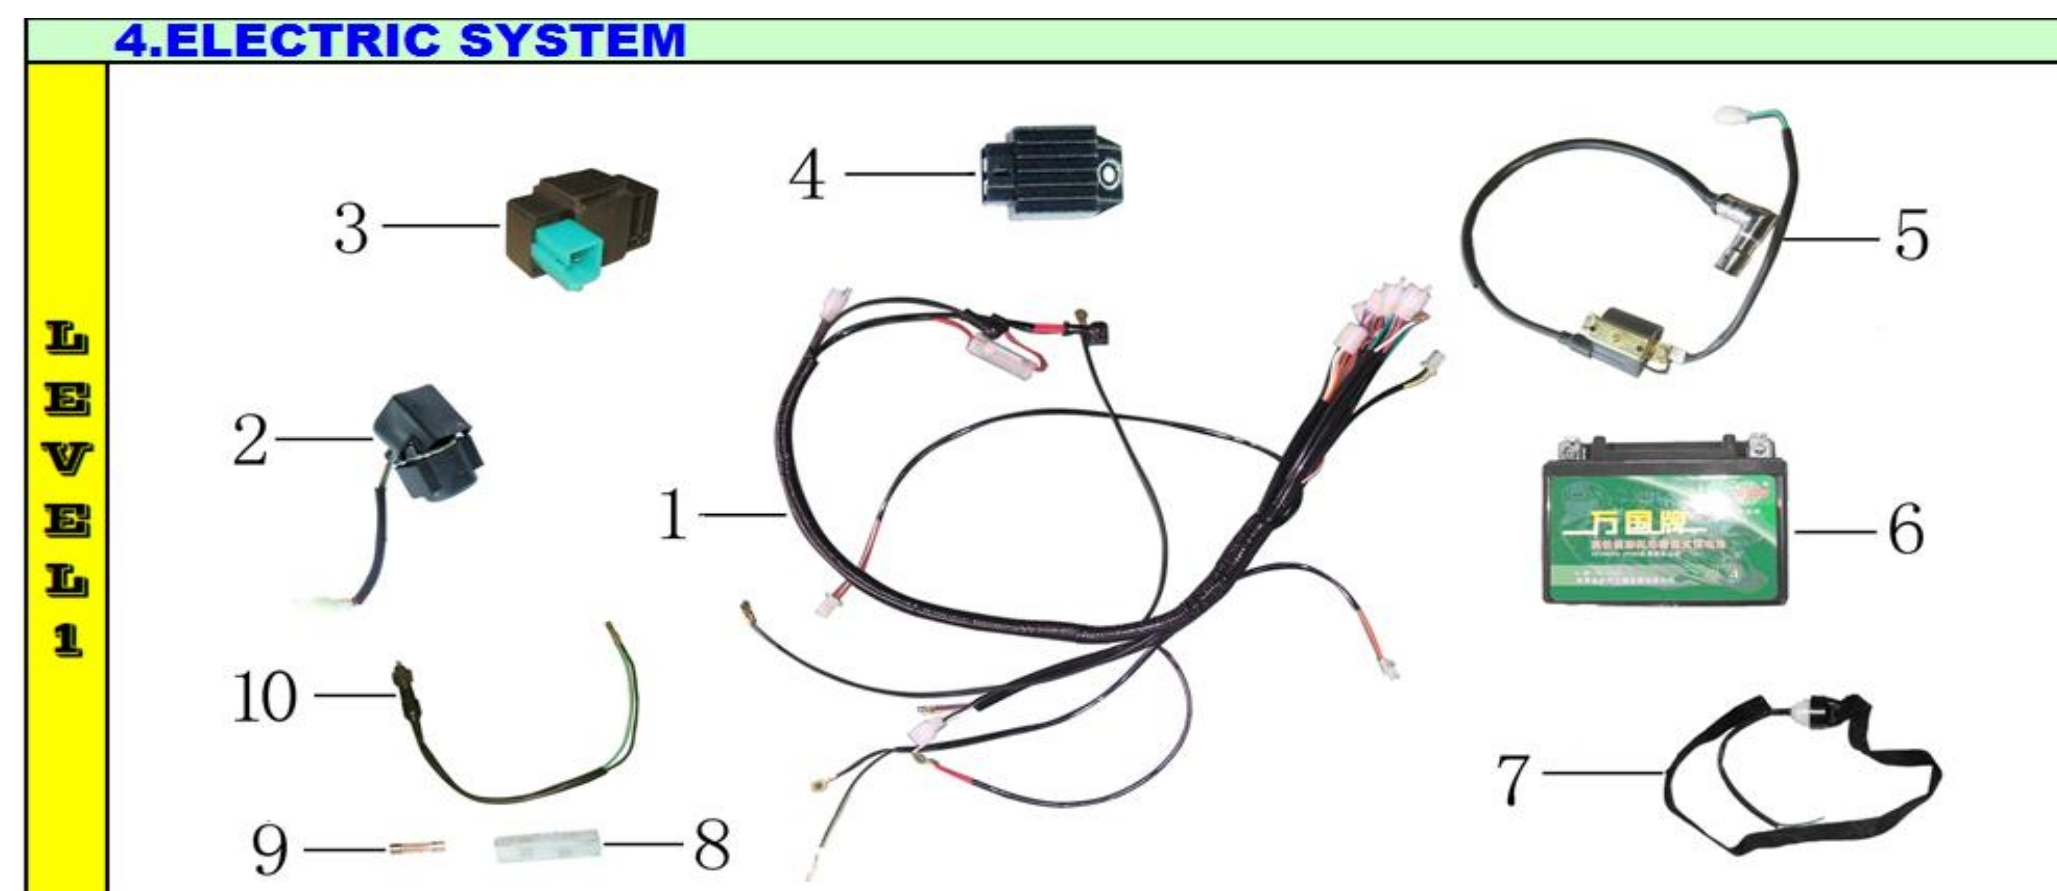

Ref #	Level 1	Factory Part #	GIO Part #	Description	Compatible Models	QTY	Notes	Location	In-Stock
59	1	YB000D110000009		WIRE HARNESS	N/A	1			
60	2	YS000D430000000	G1010009	STARTER RELAY	T1, T2, T2 Delux, 802 (OM)	1		1S1B3	
61	3	YS000D410000001	G1010026	C.D.I	T1, T2 Delux, 802 (OM)	1	Different factory # but the connection is the same	1S1B3	
62	4	YS000D440000001	G1010007	REGULATOR	T2 Delux, 802 (OM)	1	Different factory # but the connection is the same	1S1B2	
63	5	YB000D420000000	G1010008	IGNITION COIL	T2 Delux, 802 (OM)	1	Different factory # but the connection is the same	1S1B1	
64	6	YS000D610000000	G1010015	BATTERY	T1, 802 (OM)	1	Same factory # as T2 but they are not the same batteries	1S1B2	
65	7	YS000D730000000	G1010037	EMERGENCY KILL SWITCH	T1, T2, T2 Delux, 802 (OM)	1		2S8A3	
68	8	SB000D220000001		FUSE BOX	T1, T2, T2 Delux, 802 (OM)	1			
69	9	SB000D220000000		FUSE	T1, T2, T2 Delux, 802 (OM)	1			
70	10	SB000M840000001		REAR BRAKE SWITCH	T2 Delux	1