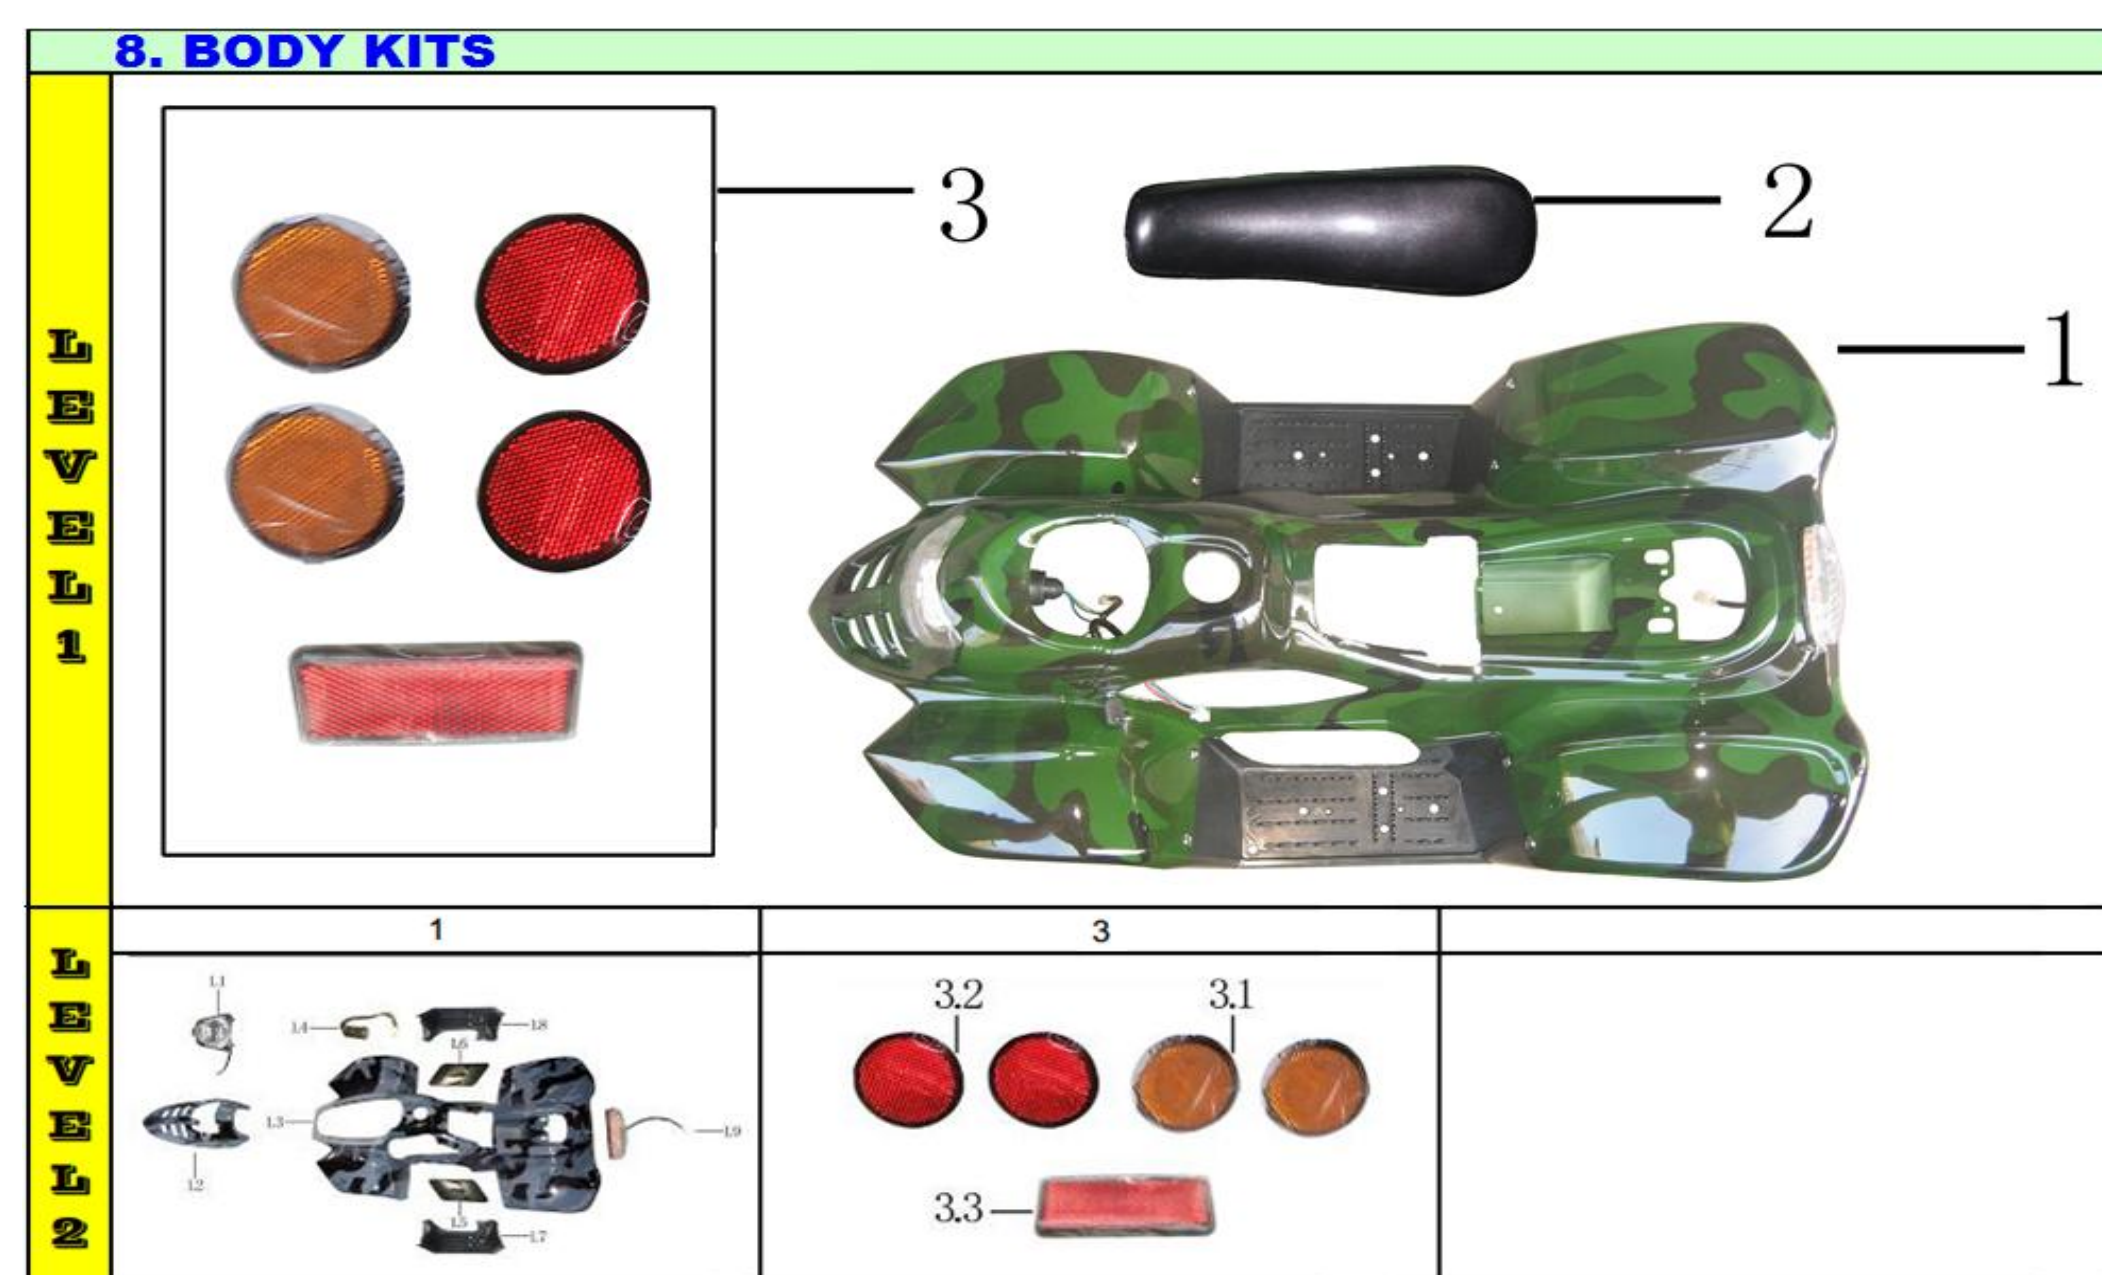

Ref #	Level 1&2 #	Factory Part #	GIO Part #	Description	Compatible Models	QTY	Notes	Location	In-Stock
120	1	YB000L100000001		BODY KITS	802 (OM)	1			
120	1		G1010019	Body Kit - Pink Solid	802 (OM)	1	Includes: 1.2,1.3,1.5-1.8		
120	1		G1010020	Body Kit - Black	802 (OM)	1	Includes: 1.2,1.3,1.5-1.8		
120	1		G1010031	Body Kit - Army	802 (OM)	1	Includes: 1.2,1.3,1.5-1.8		
120	1		G1010033	Body Kit - Spider Black	802 (OM)	1	Includes: 1.2,1.3,1.5-1.8		
120	1		G1010098	Body Kit - Orange	802 (OM)	1	Includes: 1.2,1.3,1.5-1.8	2R6C2	
120	1		G1010099	Body Kit - Urban Camo	802 (OM)	1	Includes: 1.2,1.3,1.5-1.8	2R6C1	
121	1.1	YB000G110000000	G1010055	FRONT LIGHTS	802 (OM)	1		2S8A1	
122	1.2	YB000L110000000		LIGHT COVER	802 (OM)	1			
123	1.3	YB000L100000000		BODY COVER	802 (OM)	1			
124	1.4	YS000D310000000	G1010010/G1050042	IGNITION AND KEYS	T1, T2, T2 Delux, 802 (OM)	1		1S1A4/2S7D4	
125	1.5	YB000L130000000		SIDE COVER	802 (OM)	1			
126	1.6	YB000L140000000		SIDE COVER	802 (OM)	1			
127	1.7	YB000L130000001	G1010058	FOOT PEG (LEFT)	802 (OM)	1		2R6C1	
128	1.8	YB000L140000001	G1010058	FOOT PEG (RIGHT)	802 (OM)	1		2R6C1	
129	1.9	YB000G240000000	G1010044	REAR LIGHTS	802 (OM)	1		2S8A1	
130	2	YB000F110000000	G1010054	SEAT	802 (OM)	1		2S8A4	
131	3	YS000G200000000		REFLECTORS	T1, T2, 802 (OM)	1			
132	3.1	YS000G270000000		FRONT REFLECTORS (AMBER)	T1, T2, 802 (OM)	2			
133	3.2	YS000G270000001		REAR REFLECTORS (RED)	T1, T2, 802 (OM)	2			
134	3.3	YS000G270000002		REAR REFLECTORS (RED)	T1, T2 T2 Delux, 802 (OM)	1