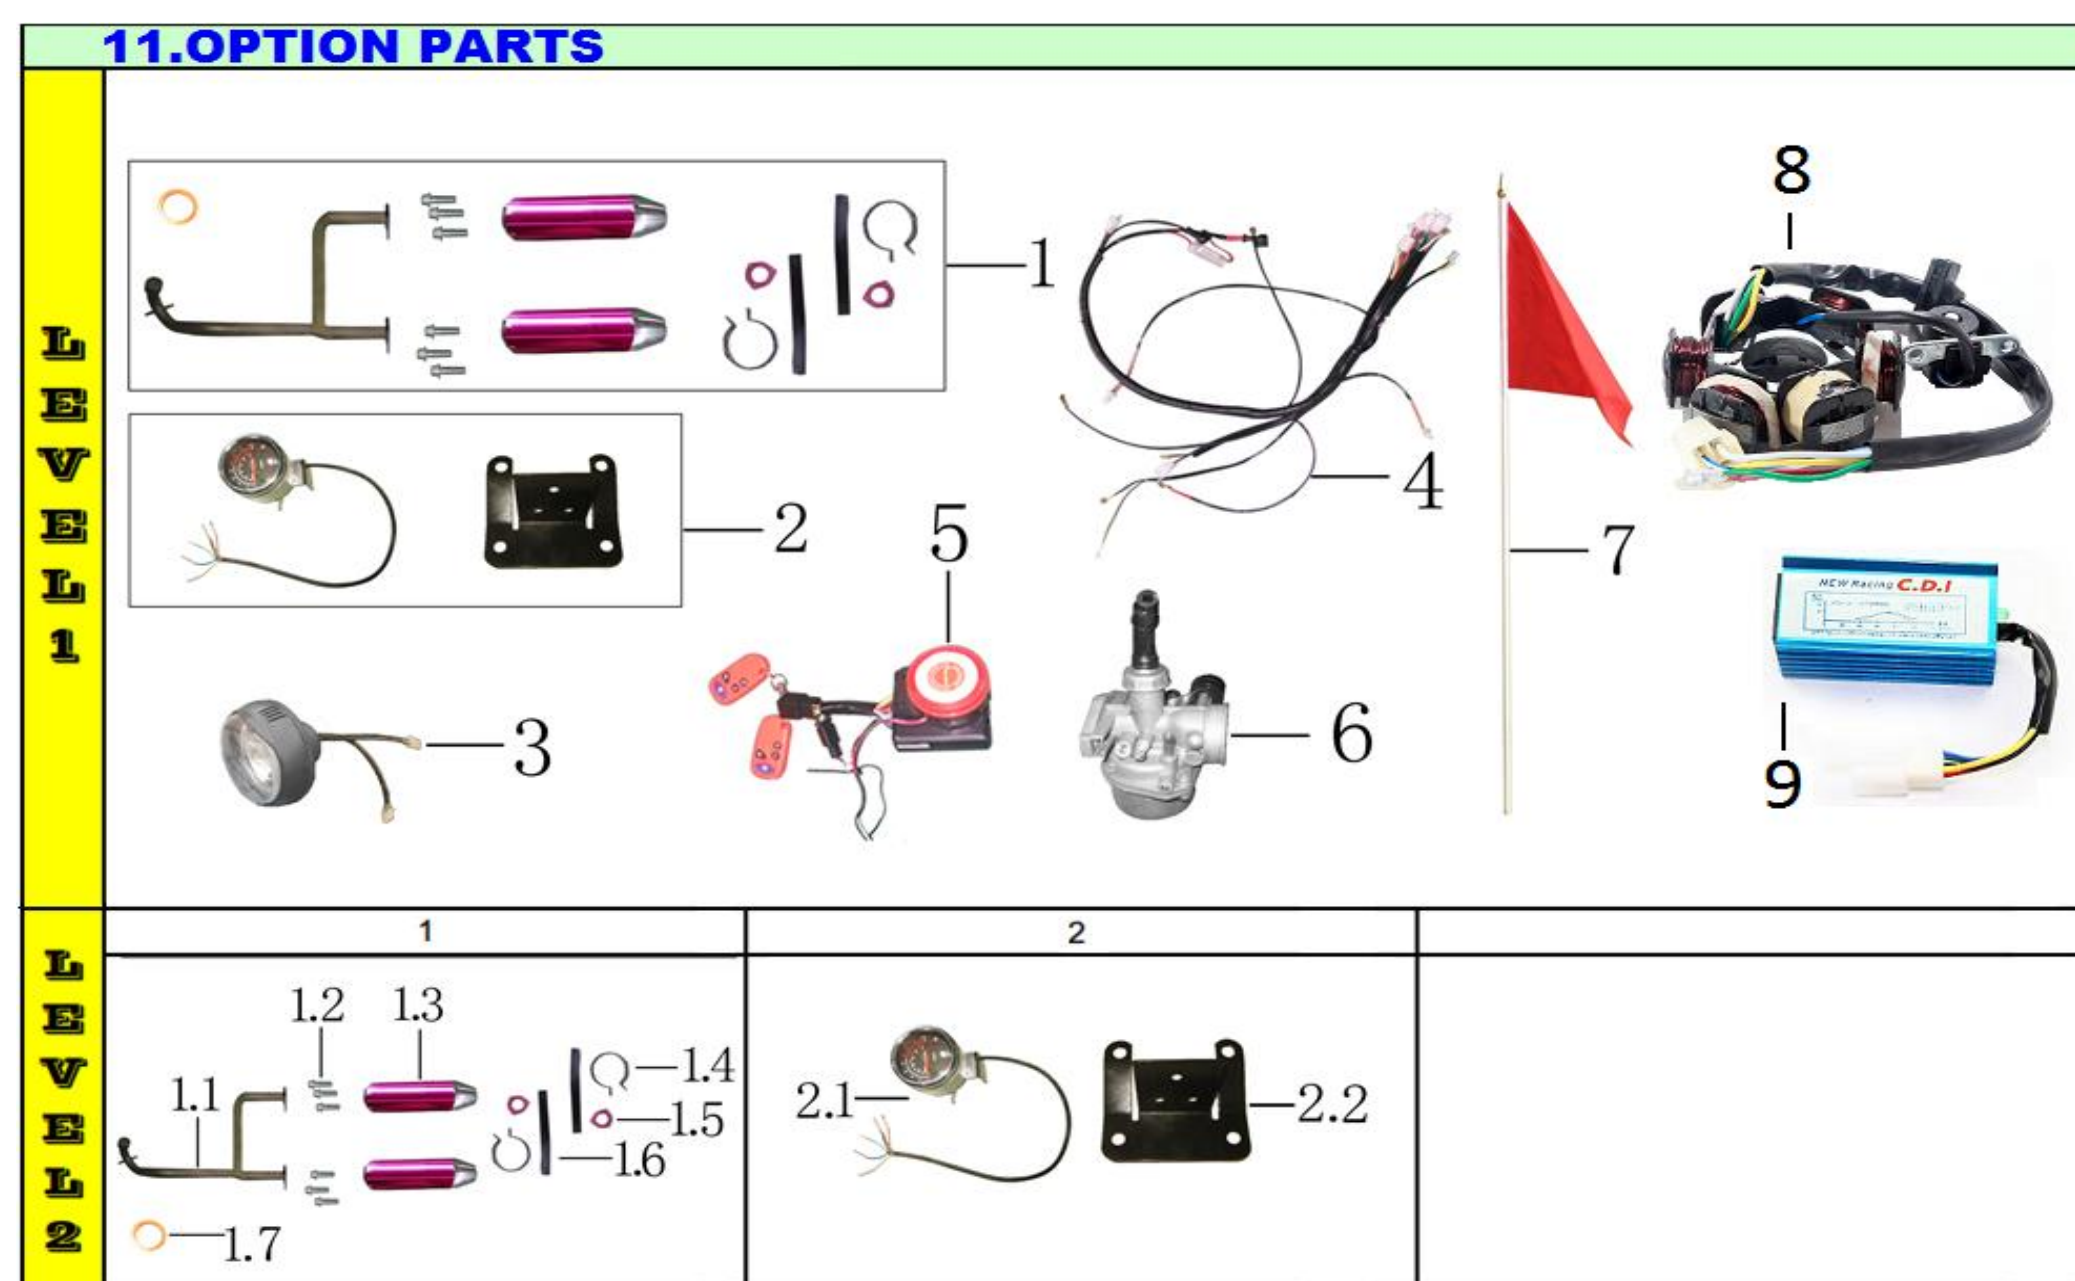

Ref #	Level 1 #	Factory Part #	GIO Part #	Description	Compatible Models	QTY	Notes	Location	In-Stock
167	1	YB000A20000002		ALUMINIUM EXHAUST ASSY	802 (OM)	1			
168	1.1	YB000A210000000		EXHAUST PIPE	802 (OM)	1			
169	1.2	G587M08L20D88Z50		BOLT M8*20	T1, T2 Delux, 802 (OM)	6			
170	1.3	YB000A400000000		MUFFLER	802 (OM)	2			
171	1.4	PB000A450000000		MUFFLER CIRCLIP	802 (OM)	2			
172	1.5	YB000A450000000		EXHAUST SEAL GASKET	802 (OM)	2			
173	1.6	PB000A450000001		MUFFLER CIRCLIP RUBBER GASKET	802 (OM)	2			
174	1.7	YS000A440000000		MUFFLER SEAL	T1, T2, T2 Delux, 802 (OM)	1			
175	2	YF000H000000000		SPEEDOMETER ASSY	802 (OM)	1			
176	2.1	YF000H110000000		SPEEDOMETER	802 (OM)	1			
177	2.2	YF000B450000000		SPEEDOMETER BRACKET	802 (OM)	1			
178	3	YB000G110000001		HEADLIGHT	T2 Delux	1			
179	4	YB000D110000002		WIRE HARNESS	802 (OM)	1			
180	5	YB000D530000000	G1010035	ALARM MODULE	T2 Delux, 802 (OM)	1		2S8A1/2S8A4	
181	6	YH000E510000000		MIKUNI CARB	T1, T2 Delux, 802 (OM)	1			
182	7	YB000P500000001		MAST d8*L1000	T2 Delux	1			
183	8		G1010030	Stator with 6 coils	???	1		2S8A3	
184	9		G1010091	Performance CDI	???	1		2S4A2