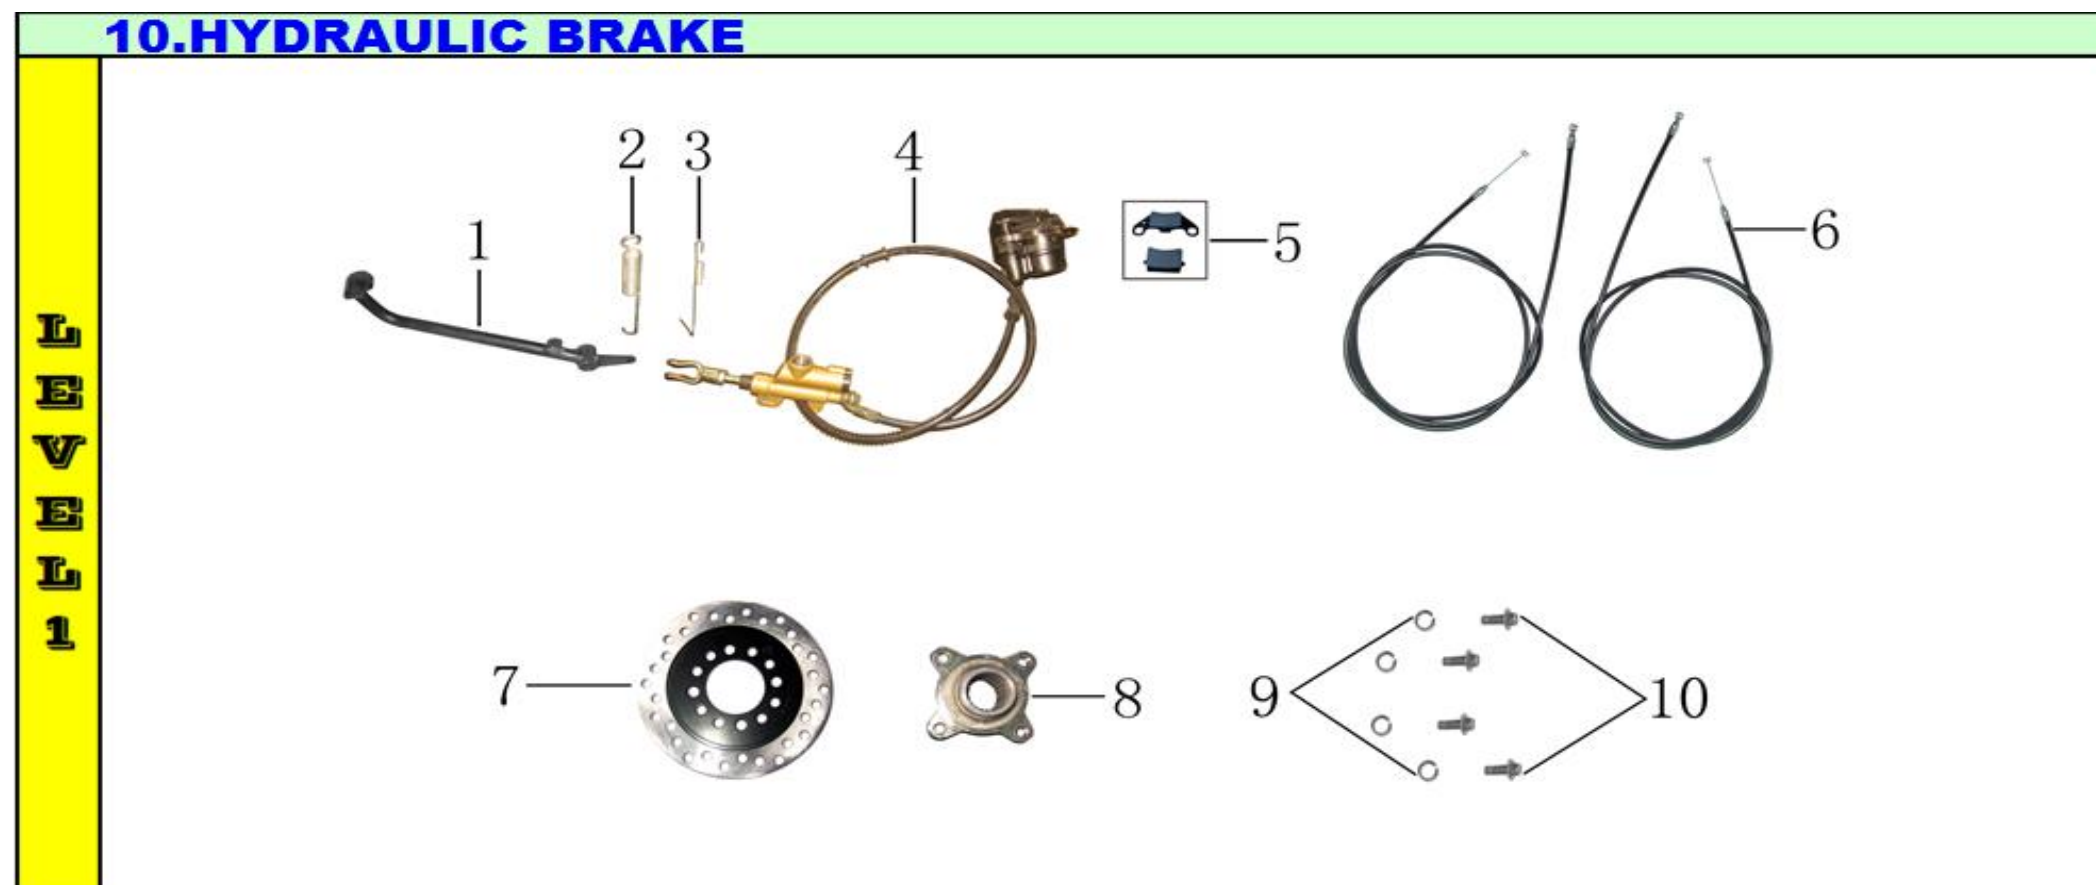

Ref #	Level 1	Factory Part #	GIO Part #	Description	Compatible Models	QTY	Notes	Location	In-Stock
157	1	YB000M800000011		REAR BRAKE LEVER	N/A	1			
158	2	YB000M800000007		SPRING FOR REAR BRAKE LEVER	T2 Delux	1			
159	3	SB000M84ZS00000		SPRING FOR REAR BRAKE SWITCH	T2 Delux	1			
160	4	YB000M800000010		REAR CALIPER	N/A	1			
161	5	YF000M810000000	G1010041/G1050033	REAR BRAKE PADS	T1, T2, T2 Delux, 802 (OM)	1	Contains two different GIO numbers for identical part	1S1B3	
162	6	YF000M800000000		FRONT BRAKE CABLE	N/A	2			
163	7	YS000M820000000	G1010018	REAR ROTOR	T1, T2, 802 (OM)	1		2S8A3	
164	8	YS000M85ZG00000		ROTOR FLANGE	T1, T2, 802 (OM)	1			
165	9	G093M08S21B21000		WASHER d8	T1, T2, T2 Delux, 802 (OM)	2			
166	10	G587M08L16D88ZS0		BOLT M8*16	T1, T2, T2 Delux, 802 (OM)	2