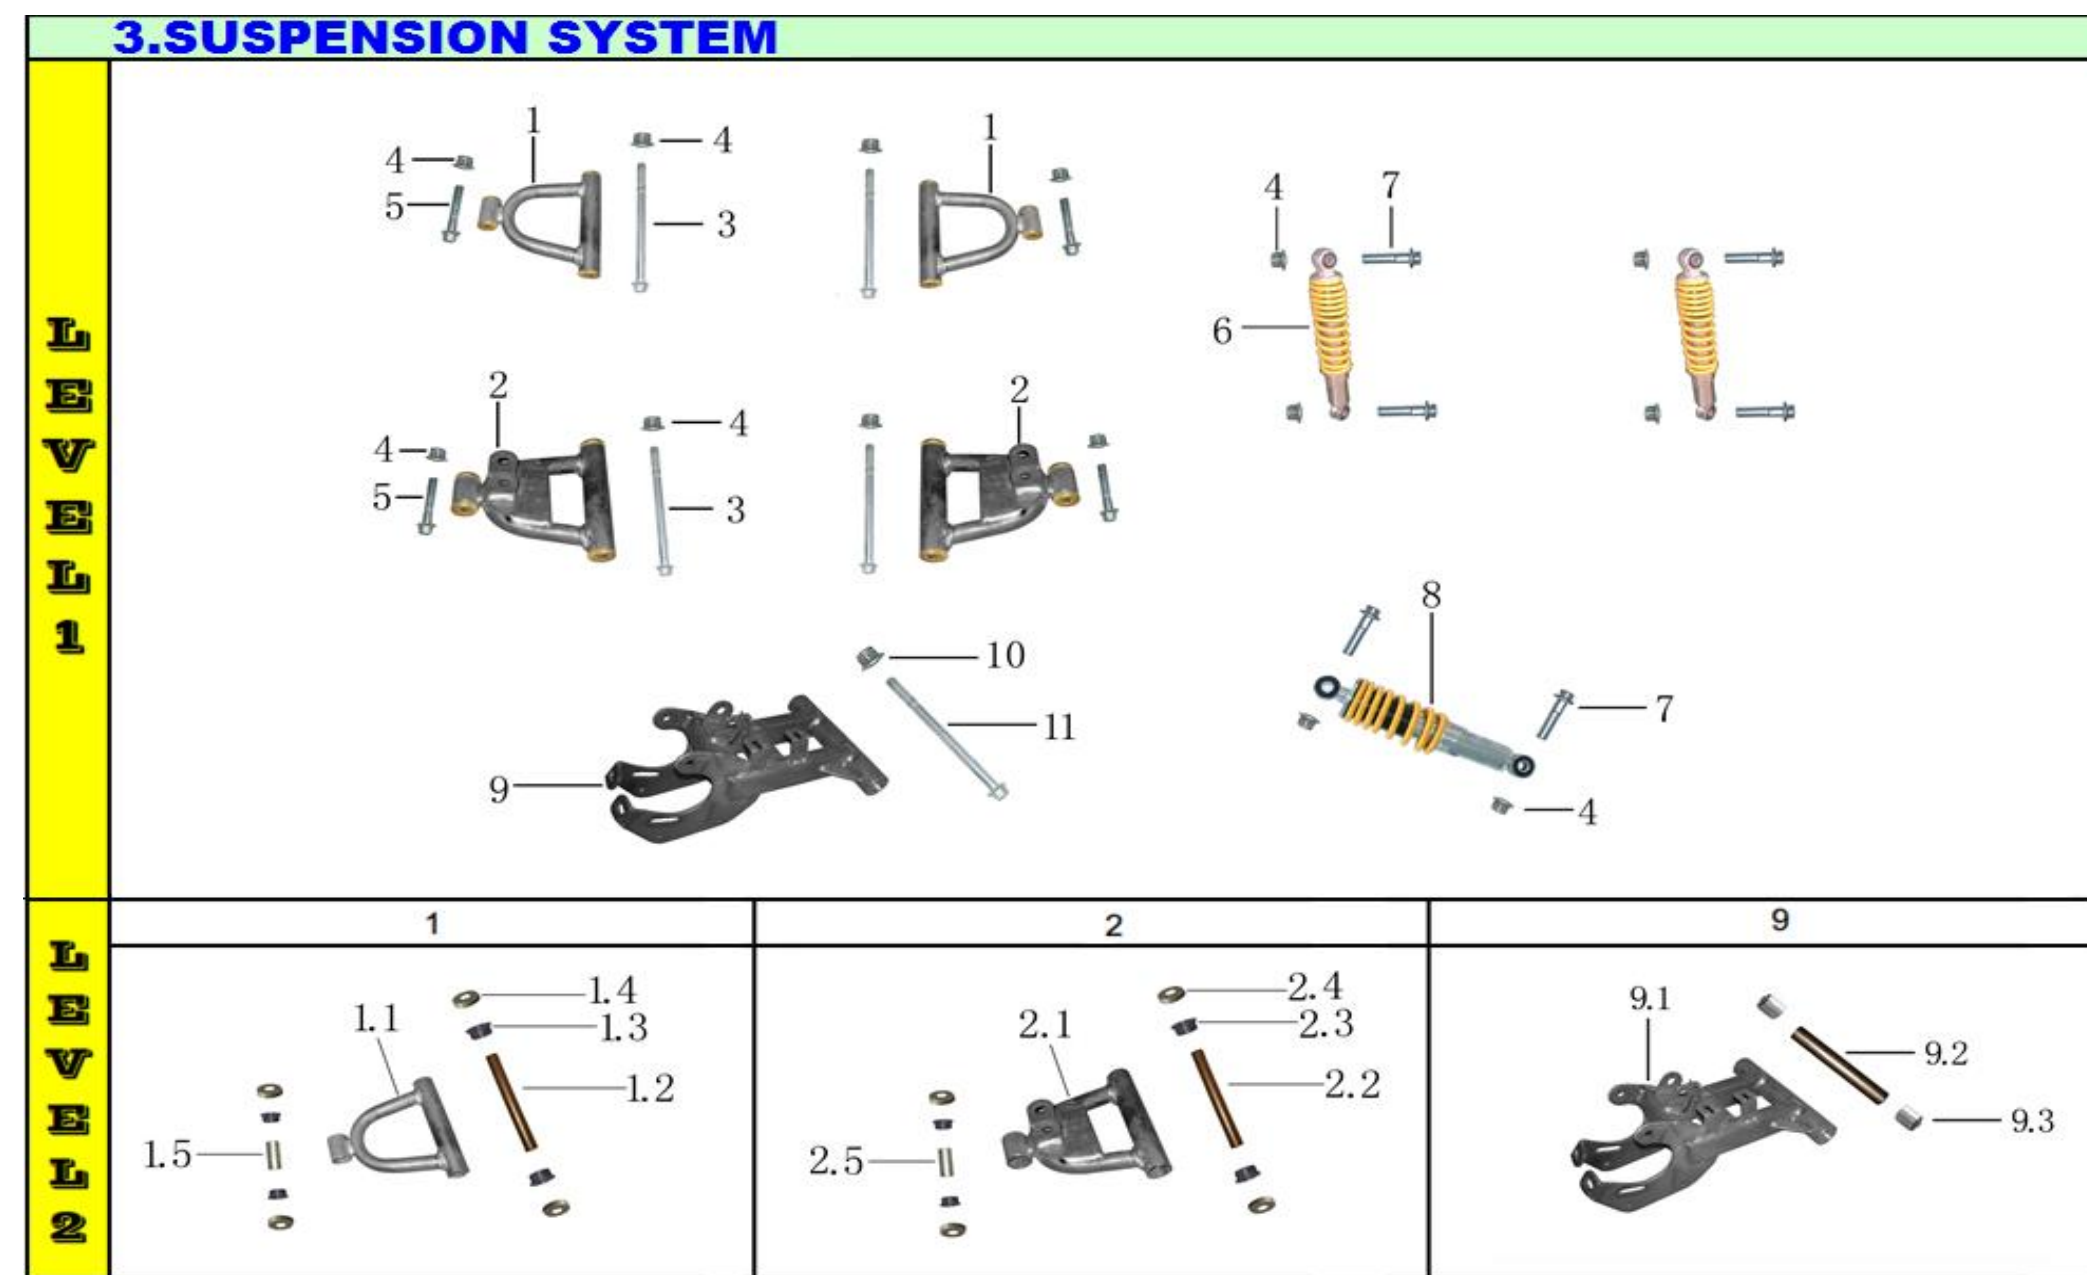

Ref #	Level 1&2 #	Factory Part #	GIO Part #	Description	Compatible Models	QTY	Notes	Location	In-Stock
8	1	YB000C100000000		HANDLE BAR ASSY	N/A	1			
9	1.1	YS000C110000000		HANDLE	802 (OM)	1			
10	1.2	YS000C220000000	G1010083	HANDLE FIXER	T1, T2, T2 DELUX, 802 (OM)	4	Sold as a set	258A3	
11	1.3	YS000P310000000		HANDLE COVER	T1, T2, T2 DELUX, 802 (OM)	1			
12	1.4	YB000P310000001		HANDLE COVER	T2 Delux	1			
13	1.5	G701M08L45D88Z50	G1010083	BOLT M8*45	T1, T2, T2 DELUX, 802 (OM)	4	Sold as a set	258A3	
14	2	YS000C240000000		HAND GRIP	T1, T2, T2 DELUX, 802 (OM)	2			
15	3	YH000D710000000	G1010080/G1050014	STARTING SWITCH	T1, T2, 802 (OM)	1	There are 2 GIO part #s for the same part	258A2/257C2/257D3/257D4	
16	4	YS000D810000001		THROTTLE CONTROL	T2 Delux	1			
17	5	YF000C310000001		STEERING POLE	N/A	1			
18	6	YB000C260000000		STEERING CLIP ASSY	T2 Delux	1			
19	6.1	G587M10L60D88Z50		BOLT M10*60	T1, T2, T2 Delux	2			
20	6.2	YS000C220000001		CLIP	T2 DELUX, 802 (OM)	2			
21	6.3	YB000P110000001		STEERING BUSH d10*D14*L40	T2 DELUX, 802 (OM)	2			
22	6.4	YS000C240000001		RUBBER MAT	T2 DELUX, 802 (OM)	2			
23	6.5	Q141M10D08Z50		NUT M10	T1, T2, T2 DELUX, 802 (OM)	2			
24	7	GB91D002L040Z50		COTTER PIN 2*40	T1, 802 (OM)	4			
25	8	YB000C320000001		STEERING LINK L90	N/A	2			
26	8.1	YB000C320000003		TIE-ROD	N/A	1			
27	8.2	YF000C330000000	G1010100	LINK KNUCKLE	802 (OM)	1	Sold as a set	258A2	
28	8.3	YF000C330000001	G1010100	LINK KNUCKLE	802 (OM)	1	Sold as a set	258A2	
29	8.4	G181M10D08ZG0		NUT M10	T1, T2, T2 DELUX, 802 (OM)	2			
30	8.5	G859M10S02B03000		WASHER d10	T1, T2, 802 (OM)	2			
31	9	YF000C400000006		STEERING KNUCKLE ASSY	N/A	2			
32	10	G093M12S31B31000		WASHER d12	T2 DELUX	1			
33	11	G181M10E08ZG0		NUT M10	802 (OM)	1			
34	12	GB91D002L040Z50		COTTER PIN 2*40	T1, 802 (OM)	1			