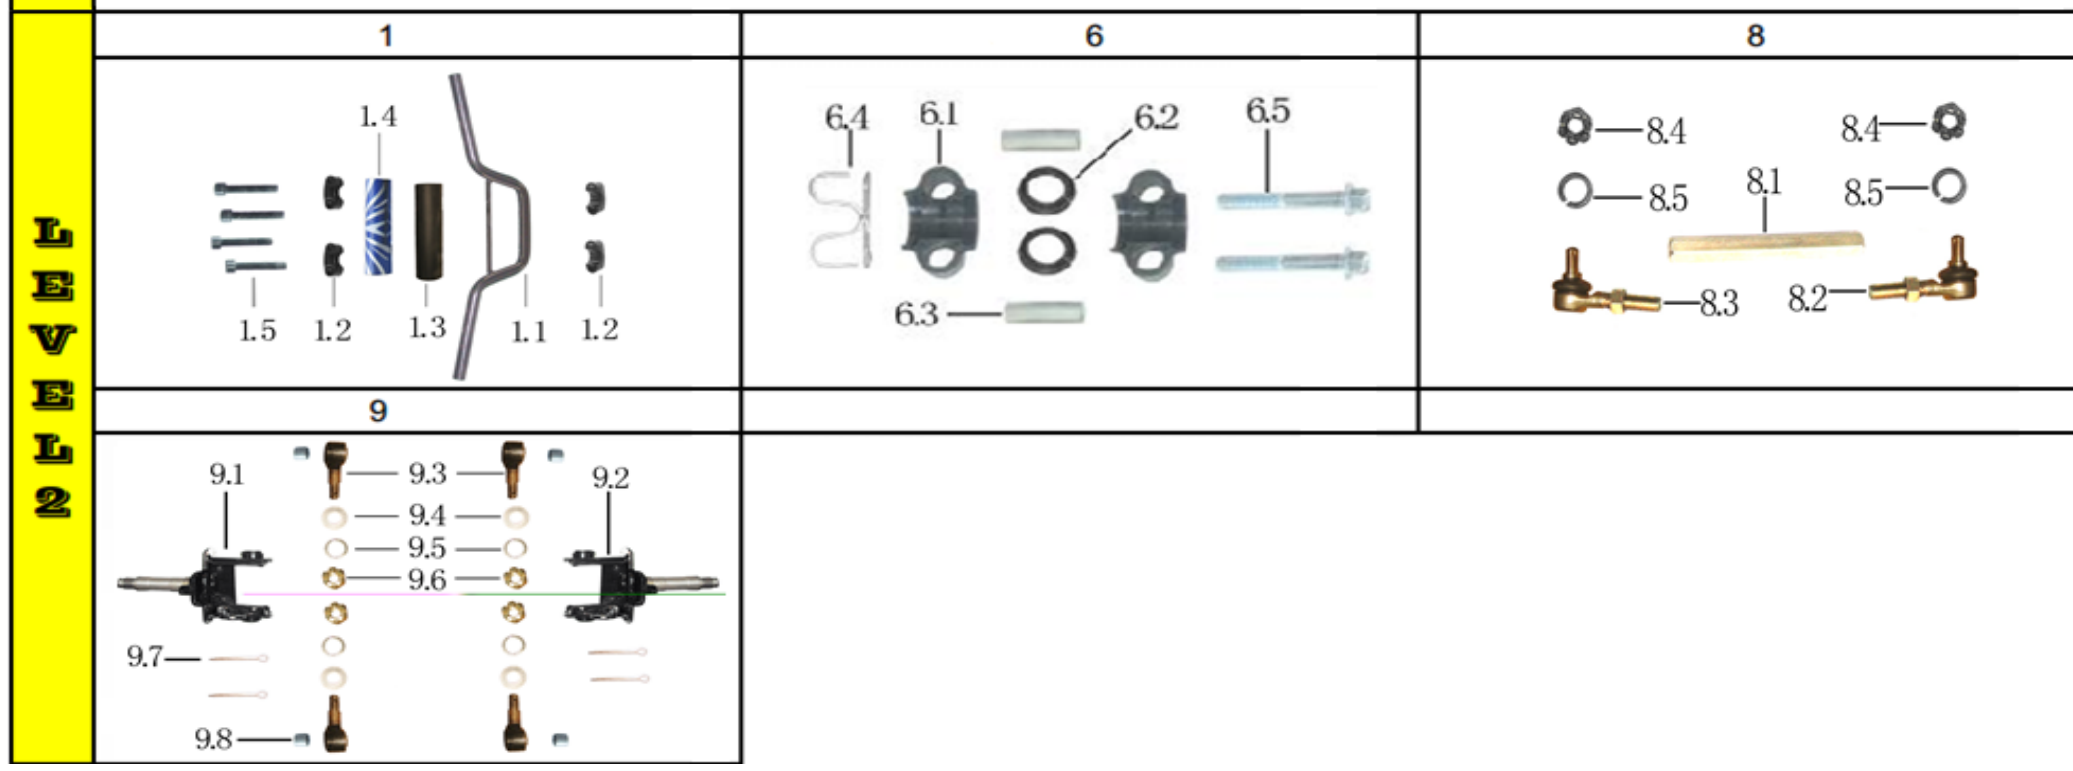

Ref #	Level 1&2 #	Factory Part #	GIO Part #	Description	Compatible Models	QTY	Notes	Location	In-Stock
8	1	YB000C100000000		HANDLE BAR ASSY	N/A	1			
9	1.1	YS000C110000000		HANDLE	802 (OM)	1			
10	1.2	YS000C220000000	G1010083	HANDLE FIXER	T1, T2, T2 DELUX, 802 (OM)	4	Sold as a set	258A3	
11	1.3	YS000P310000000		HANDLE COVER	T1, T2, T2 DELUX, 802 (OM)	1			
12	1.4	YB000P310000001		HANDLE COVER	T2 Delux	1			
13	1.5	G701M08L45D88Z50	G1010083	BOLT M8*45	T1, T2, T2 DELUX, 802 (OM)	4	Sold as a set	258A3	
14	2	YS000C240000000		HAND GRIP	T1, T2, T2 DELUX, 802 (OM)	2			
15	3	YH000D710000000	G1010080/G1050014	STARTING SWITCH	T1, T2, 802 (OM)	1	There are 2 GIO part #s for the same part	258A2/257C2/257D3/257D4	
16	4	YS000D810000001		THROTTLE CONTROL	T2 Delux	1			
17	5	YF000C310000001		STEERING POLE	N/A	1			
18	6	YB000C260000000		STEERING CLIP ASSY	T2 Delux	1			
19	6.1	G587M10L60D88Z50		BOLT M10*60	T1, T2, T2 Delux	2			
20	6.2	YS000C220000001		CLIP	T2 DELUX, 802 (OM)	2			
21	6.3	YB000P110000001		STEERING BUSH d10*D14*L40	T2 DELUX, 802 (OM)	2			
22	6.4	YS000C240000001		RUBBER MAT	T2 DELUX, 802 (OM)	2			
23	6.5	Q141M10D08Z50		NUT M10	T1, T2, T2 DELUX, 802 (OM)	2			
24	7	GB91D002L040Z50		COTTER PIN 2*40	T1, 802 (OM)	4			
25	8	YB000C320000001		STEERING LINK L90	N/A	2			
26	8.1	YB000C320000003		TIE-ROD	N/A	1			
27	8.2	YF000C330000000	G1010100	LINK KNUCKLE	802 (OM)	1	Sold as a set	258A2	
28	8.3	YF000C330000001	G1010100	LINK KNUCKLE	802 (OM)	1	Sold as a set	258A2	
29	8.4	G181M10D08ZG0		NUT M10	T1, T2, T2 DELUX, 802 (OM)	2			
30	8.5	G859M10S02B03000		WASHER d10	T1, T2, 802 (OM)	2			
31	9	YF000C400000006		STEERING KNUCKLE ASSY	N/A	2			
32	10	G093M12S31B31000		WASHER d12	T2 DELUX	1			
33	11	G181M10E08ZG0		NUT M10	802 (OM)	1			
34	12	GB91D002L040Z50		COTTER PIN 2*40	T1, 802 (OM)	1			